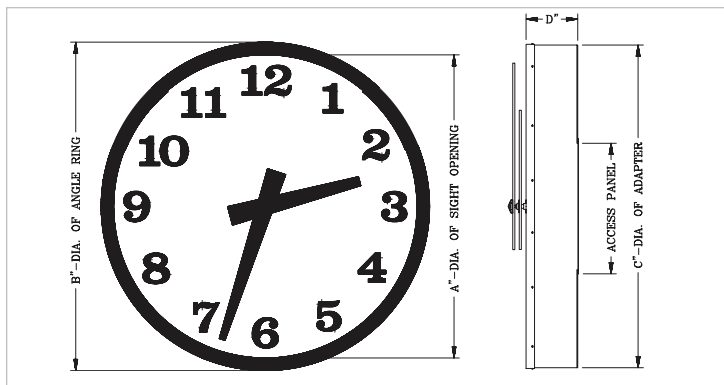

## CANISTER CLOCKS CONTINUED

**PHOTO ABOVE:** Robinson Town Centre - Pittsburgh, PA Architect - Wah Yee Associates - Farmington Hills, MI. (2) 7" Diameter Style 6684 Illuminated Canister Clocks with Type "A" Dial Markings and Type "WS" hands.

**6600 (54" and above)** - Surface or semi-flush mounted - furnished standard with LED illumination. Clock is weather tight and suitable for mounting into a wall or window opening.

### 6600 SERIES - CANISTER CLOCK DETAILS

Style #	A"	B"	C"	D"
6654	54"	59"	58 5/8"	12 1/2"
6660	59"	64"	63 5/8"	12 1/2"
6672	72"	77"	76 5/8"	12 1/2"
6684	84"	90"	89 1/2"	12 3/8"
6696	92 7/8"	98 3/4"	98 1/4"	12 3/8"

### 3700 & 6700 SERIES - DOUBLE FACED CLOCKS

Style #	Style #		A"	B"	C"	D"	E"
	Square	Round					
3715	6715		15"	17 3/8"	17 3/8"	8"	12 3/8"
3724	6724		24"	26 3/8"	26 3/8"	10"	14 3/8"
3730	6730		30"	32 3/8"	32 3/8"	10"	14 7/8"
3736	6736		36"	38 3/8"	38 3/8"	9"	15 5/8"
3742	6742		41"	43 7/8"	44 1/8"	9"	15 5/8"
3748	6748		47"	49 7/8"	50 1/8"	9"	15 5/8"