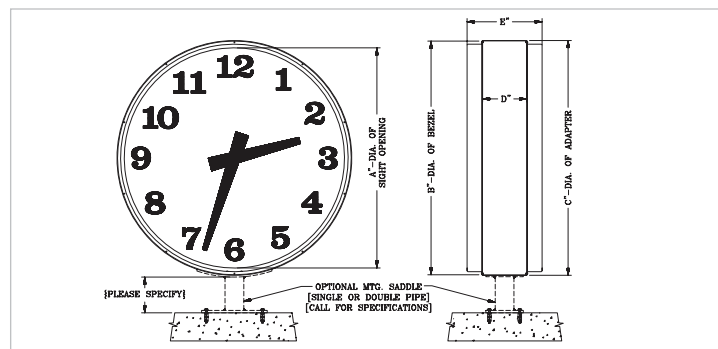

3700 & 6700 SERIES - DOUBLE FACED CLOCKS

Style #	Style #		A"	B"	C"	D"	E"
	Square	Round					
3715	6715		15"	17 3/8"	17 3/8"	8"	12 3/8"
3724	6724		24"	26 3/8"	26 3/8"	10"	14 3/8"
3730	6730		30"	32 3/8"	32 3/8"	10"	14 7/8"
3736	6736		36"	38 3/8"	38 3/8"	9"	15 5/8"
3742	6742		41"	43 7/8"	44 1/8"	9"	15 5/8"
3748	6748		47"	49 7/8"	50 1/8"	9"	15 5/8"