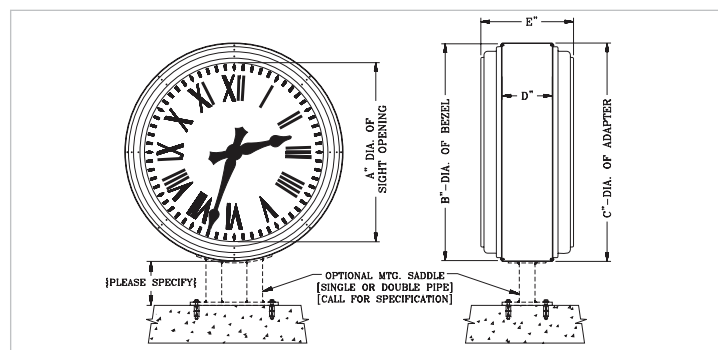

**6600 (54" and above)** - Surface or semi-flush mounted - furnished standard with LED illumination. Clock is weather tight and suitable for mounting into a wall or window opening.

### 6600 SERIES - CANISTER CLOCK DETAILS

Style #	A"	B"	C"	D"
6654	54"	59"	58 5/8"	12 1/2"
6660	59"	64"	63 5/8"	12 1/2"
6672	72"	77"	76 5/8"	12 1/2"
6684	84"	90"	89 1/2"	12 3/8"
6696	92 7/8"	98 3/4"	98 1/4"	12 3/8"

### SEMI-FLUSH CLOCKS WITH DOUBLE FACED ADAPTOR

Style 6700/3700/63A00 consists of (2) Semi-flush clocks mounted to a double faced adaptor. This complete unit is suitable for: sidewall, ceiling or pedestal mounting to a saddle, or post or pipe mounting by means of a rolled plate (contact factory for details).