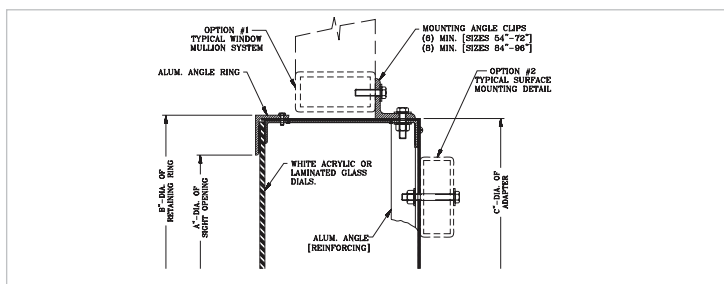

**6600 (54" and above)** - Surface or semi-flush mounted - furnished standard with LED illumination. Clock is weather tight and suitable for mounting into a wall or window opening.

### 6600 SERIES - CANISTER CLOCK DETAILS

Style #	A"	B"	C"	D"
6654	54"	59"	58 5/8"	12 1/2"
6660	59"	64"	63 5/8"	12 1/2"
6672	72"	77"	76 5/8"	12 1/2"
6684	84"	90"	89 1/2"	12 3/8"
6696	92 7/8"	98 3/4"	98 1/4"	12 3/8"

### 63A00 SERIES - DOUBLE FACED CLOCKS

Style	A"	B"	C"	D"	E"
63A18	18"	23 7/8"	23 3/8"	8"	13 1/4"
63A24	24"	29 1/4"	29 1/2"	10"	15 1/2"
63A30	28 1/2"	34 1/2"	34 3/4"	10"	16 3/4"
63A36	34 1/2"	40 1/4"	40 1/2"	9"	15 3/4"
63A42	41"	46 7/8"	47 1/8"	9"	15 3/4"
63A54	54"	65"	65 1/2"	9"	18 3/8"

### 3700 & 6700 SERIES - DOUBLE FACED CLOCKS

Style #	Style #		A"	B"	C"	D"	E"
	Square	Round					
3715	6715		15"	17 3/8"	17 3/8"	8"	12 3/8"
3724	6724		24"	26 3/8"	26 3/8"	10"	14 3/8"
3730	6730		30"	32 3/8"	32 3/8"	10"	14 7/8"
3736	6736		36"	38 3/8"	38 3/8"	9"	15 5/8"
3742	6742		41"	43 7/8"	44 1/8"	9"	15 5/8"
3748	6748		47"	49 7/8"	50 1/8"	9"	15 5/8"