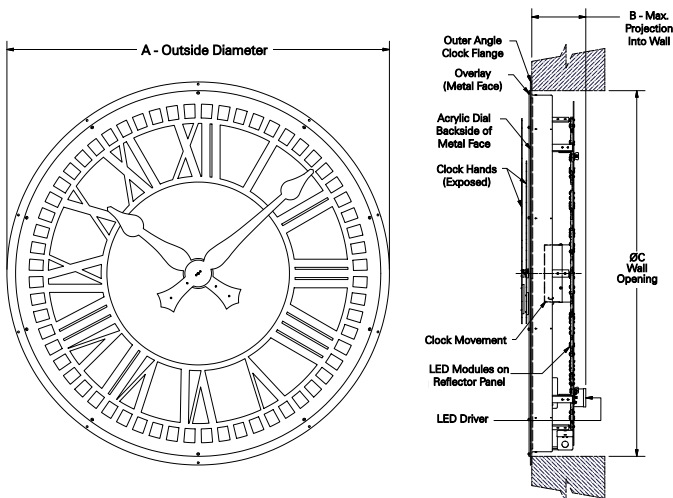

8000 OVERLAY FLUSH BACKLIGHTED

18"/46CM-96"/244CM BACKLIGHTED
Part Number: 80XX

Product Description

Illuminated Overlay Design flush-mounted tower clock available in 18" to 96" standard sizes. Features include:

- Shown with Type "ES" hands and Type "Y" dial markings.
- Also available with "Q" or "U" dial markings or other single piece overlay styles.
- LED Backlighting.
- Also available with color-changing RGB LEDs.
- Sizes larger than 96" are available by special order.
- UL & CUL Listed.
- Controller required for operation.
- Typically requires rear access for servicing.

E. Howard Building
Waltham, MA

Reference

- CSI Specification
- Request Info
- Online Information

Style	A"	B"	C"
8018	21 3/8	10	19 5/8
8024	27 3/8	10	25 5/8
8030	34 3/8	10	32
8036	40 3/8	10	38
8042	46 3/8	10	44
8048	52 3/8	10	50
8054	58 3/8	11	56
8060	65 3/8	11	63
8072	73 3/4	11	71 1/2
8084	85 3/4	11	83 1/2
8096	97 3/4	11	95 1/2