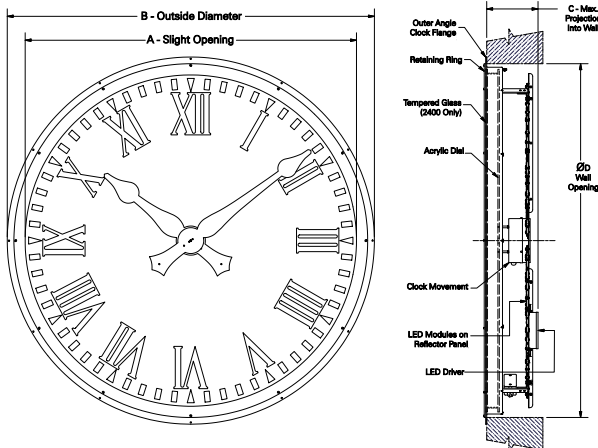

# 2400 + 4600 FLUSH BACKLIGHTED

2400 18"/46CM- 60"/152CM BACKLIGHTED  
 4600 72"/183CM- 96"/244CM BACKLIGHTED  
 Part Number: 24XX/46XX

## Product Description

Illuminated tower clocks available in sizes from 18" to 60" and 72" to 96". Larger sizes available on special request. Features include:

- LED Backlighting.
- Also available with color-changing RGB LED's.
- Available with any of our dial markings and hands, or ones of your own design.
- On custom order this clock design can be manufactured to fit any size or shape tower opening be it square, rectangular, octagonal, or elliptical.
- UL & CUL Listed.
- Controller required for operation.
- Typically requires rear access for servicing.

## Reference

- Data Sheets 519 + 499
- CSI Specification
- Request Info
- Online Information

STYLE	SIZE	A"	B"	C"	D" +/- 3/8
2418	18	17 1/2	21 3/8	7 1/2	19 5/8
2424	24	23 1/2	27 3/8	7 1/2	25 5/8
2430	30	29	34 3/8	8 1/2	32
2436	36	35	40 3/8	9 1/2	38
2442	42	41	46 3/8	9 1/2	44
2448	48	47	52 3/8	9 1/2	50
2454	54	52	58 3/8	9 1/2	56
2460	60	59	65 3/8	9 1/2	63
4672	72	72	78 3/8	11	76 1/8
4684	84	84	90 3/8	11	88 1/8
4696	96	94 1/2	101 7/8	11	99 5/8