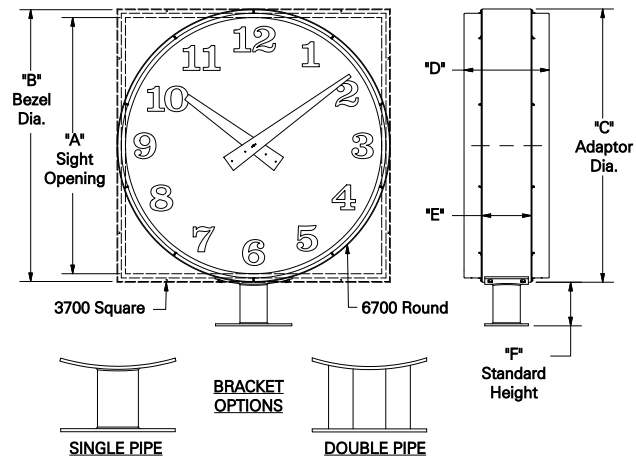

# 6700 ROUND/3700 SQUARE DOUBLE DIAL BACKLIGHTED

15"/38CM-48"/122CM BACKLIGHTED  
 Part Number: 67XX ROUND/ 37XX SQUARE

## Product Description

Double Dial Canister backlighted tower clock design available in sizes from 15" to 48". Features include:

- Larger Sizes available.
- LED Backlighting.
- Also available with color-changing RGB LEDs
- Double or Single pipe mounting bracket.
- Shown with Type "WS" hands and custom dial markings.
- Available with any of our dial markings and hands, or ones of your own design.
- UL & CUL Listed.
- Controller required for operation.

## Reference

- Data Sheet 456
- CSI Specification
- Request Info
- Online Information

Style	Size	A"	B"	C"	D"	E"	F"
3715	6715	15	15	17 3/8	17 5/8	12 3/8	8
3724	6724	24	24	26 3/8	26 5/8	12 3/8	8
3730	6730	30	30	32 3/8	32 5/8	14 1/8	9
3736	6736	36	36	38 3/8	38 5/8	15 5/8	9
3742	6742	42	41	43 7/8	44 1/8	15 5/8	9
3748	6748	48	47	49 7/8	50 1/8	15 5/8	9

INSTALLATIONS - 6700 ROUND/3700 SQUARE DOUBLE DIAL BACKLIGHTED

City of Windsor  
ON, Canada

Style 6724  
with Long Stem

Kingston Station  
Boston, MA

Al Ahlyya Amman  
University - Jordan

Square Double Dial Design  
Berwyn, IL