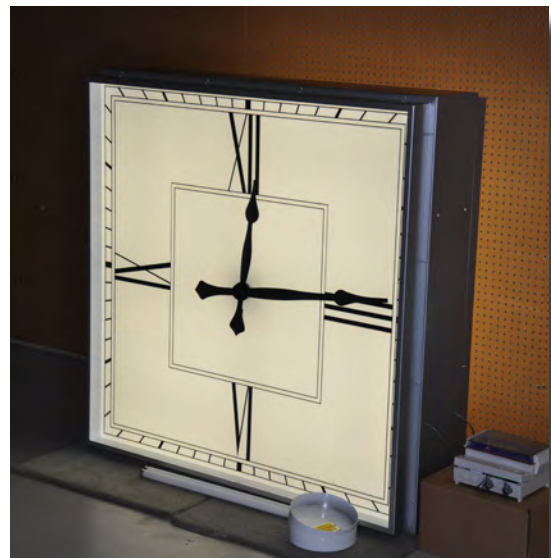

# 6700 ROUND/3700 SQUARE DOUBLE DIAL BACKLIGHTED

15"/38CM-48"/122CM BACKLIGHTED  
 Part Number: 67XX ROUND/ 37XX SQUARE

## Product Description

Double Dial Canister backlighted tower clock design available in sizes from 15" to 48". Features include:

- Larger Sizes available.
- LED Backlighting.
- Also available with color-changing RGB LEDs
- Double or Single pipe mounting bracket.
- Shown with Type "WS" hands and custom dial markings.
- Available with any of our dial markings and hands, or ones of your own design.
- UL & CUL Listed.
- Controller required for operation.

INSTALLATIONS - 6700 ROUND/3700 SQUARE DOUBLE DIAL BACKLIGHTED

City of Windsor  
ON, Canada

Style 6724  
with Long Stem

Kingston Station  
Boston, MA

Al Ahlyya Amman  
University - Jordan

Square Double Dial Design  
Berwyn, IL