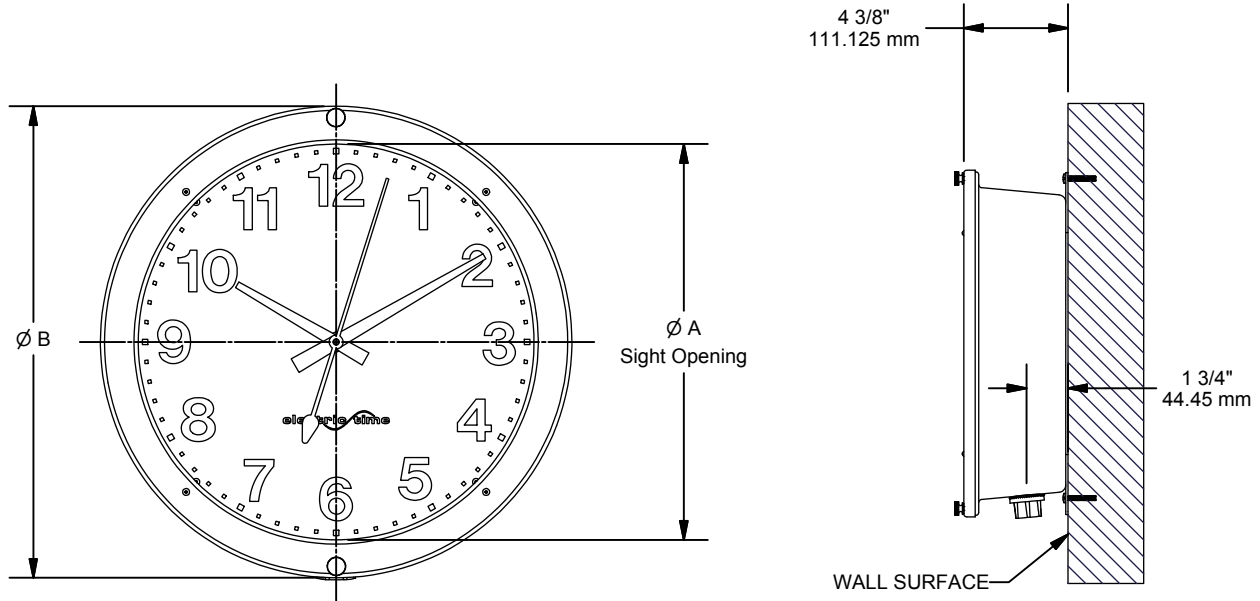

FLUSH PANEL MOUNT & SURFACE MOUNTING CLOCKS

VAPOR, MOISTURE, & DUST TIGHT

SURFACE MOUNTING

FLUSH PANEL MOUNTING

STYLE	SIZE	A	B	C	D	E	SHIPPING WT. (LBS.) / (KG.)
VG2506	6"	5-3/4" 146.05 MM	7-9/16" 192.087 MM	6-5/16" 160.373 MM	6-1/2" 165.1 MM	7" 177.8 MM	13 / 5.9
VG2508	8"	8-1/8" 206.375 MM	10-1/16" 255.587 MM	8-13/16" 223.837 MM	9" 482.6 MM	9-1/2" 241.3 MM	18 / 8.2

SPECIFY WHETHER SURFACE OR PANEL MOUNTING
 STYLE G-MONITOR DIAL MARKINGS & CLOCK HANDS WITH BLACK PAINTED FINISH
 FLEXIBLE LEADS APPROX. 6" LONG EXTENDED FROM CONDUIT
 PROVIDE 2 WIRE CIRCUIT, COLOR CODED BLACK & WHITE
 6" CLOCK HAS FEMALE FITTING AT BOTTOM
 1 15V/60HZ SINGLE SYNCHRONOUS MOVEMENT. 230V/50HZ OPTION AVAILABLE