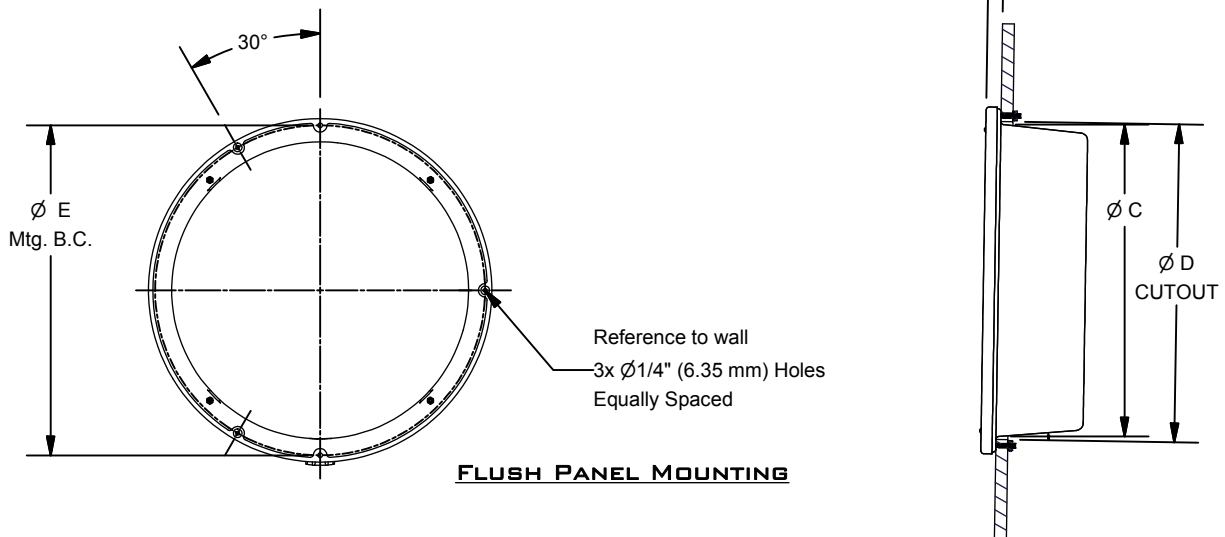

FLUSH PANEL MOUNT & SURFACE MOUNTING CLOCKS

VAPOR, MOISTURE, & DUST TIGHT

SURFACE MOUNTING

FLUSH PANEL MOUNTING

STYLE	SIZE	A	B	C	D	E	SHIPPING WT. (LBS.) / (KG.)
VG2506	6"	5-3/4" 146.05 MM	7-9/16" 192.087 MM	6-5/16" 160.373 MM	6-1/2" 165.1 MM	7" 177.8 MM	13 / 5.9
VG2508	8"	8-1/8" 206.375 MM	10-1/16" 255.587 MM	8-13/16" 223.837 MM	9" 482.6 MM	9-1/2" 241.3 MM	18 / 8.2

SPECIFY WHETHER SURFACE OR PANEL MOUNTING
 STYLE G-MONITOR DIAL MARKINGS & CLOCK HANDS WITH BLACK PAINTED FINISH
 FLEXIBLE LEADS APPROX. 6" LONG EXTENDED FROM CONDUIT
 PROVIDE 2 WIRE CIRCUIT, COLOR CODED BLACK & WHITE
 6" CLOCK HAS FEMALE FITTING AT BOTTOM
 1 15V/60HZ SINGLE SYNCHRONOUS MOVEMENT. 230V/50HZ OPTION AVAILABLE