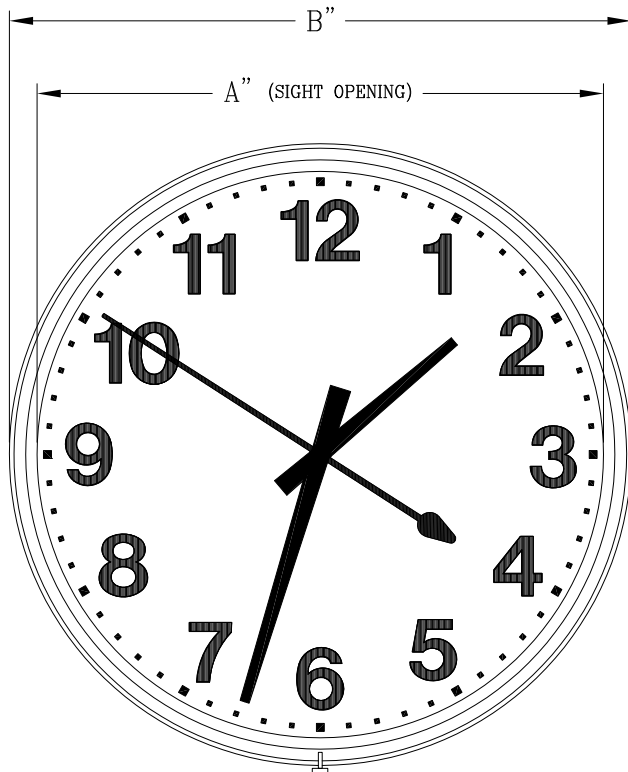

**SURFACE MOUNTING CLOCK
ROUND METAL CASE ~ INDOOR**

PENDANT SET KNOB

CONDUIT, BOX & RECEPTABLE
[PROVIDED BY OTHERS]

DIAL, HANDS & FINISH AS SELECTED. (FACE G, HANDS C SHOWN).

SPECIFICATIONS: Subject to change without notice

STYLE	SIZE		A"	B"	C"	D"		SHIPPING (LBS.)
5009	9"	▲	8-5/8"	9-3/4"	3-1/4"	4-3/8"		6
50912	12"		11-1/2"	12-5/8"	3-1/4"	5-13/16"		8-1/2
50915	15"		14-5/16"	15-5/8"	3-3/8"	7-5/16"		10

▲ 9" CLOCKS ARE PROVIDED WITH CONVEX CRYSTALS

* ALL CLOCKS PROVIDED WITH 9' CORD AND PLUG