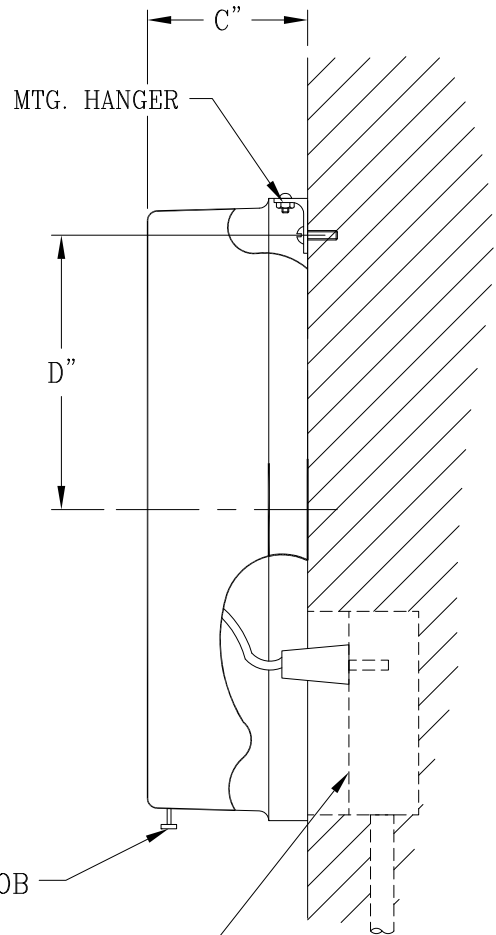

**SURFACE MOUNTING CLOCK
ROUND METAL CASE ~ INDOOR**

PENDANT SET KNOB

CONDUIT, BOX & RECEPTABLE
[PROVIDED BY OTHERS]

DIAL, HANDS & FINISH AS SELECTED. (FACE G, HANDS C SHOWN).

SPECIFICATIONS: Subject to change without notice

STYLE	SIZE		A"	B"	C"	D"		SHIPPING (LBS.)
5009	9"	▲	8-5/8"	9-3/4"	3-1/4"	4-3/8"		6
50912	12"		11-1/2"	12-5/8"	3-1/4"	5-13/16"		8-1/2
50915	15"		14-5/16"	15-5/8"	3-3/8"	7-5/16"		10

▲ 9" CLOCKS ARE PROVIDED WITH CONVEX CRYSTALS

* ALL CLOCKS PROVIDED WITH 9' CORD AND PLUG