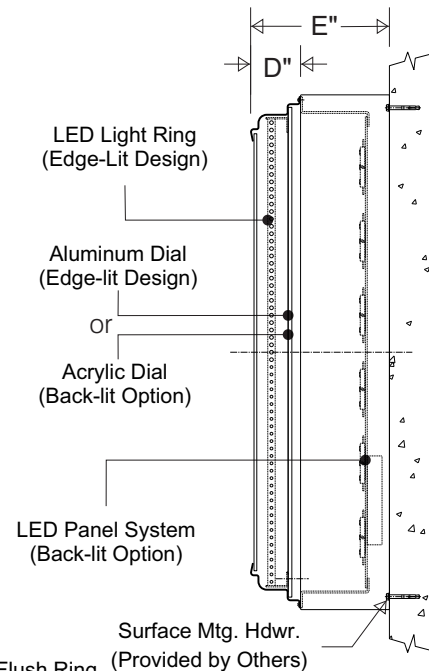

60AXX - OUTDOOR ROUND LED ILLUMINATED (Edgelit or Backlit) SURFACE MOUNTED CLOCK

97 West Street, Medfield, MA 02052

p: 508.359.4396 f: 508.359.4482

www.electrictime.com

SPECIFICATIONS:

Provide (n) Style 60A(xx) Surface Mounted Clock(s) as manufactured by Electric Time Company, Inc., 97 West Street, Medfield, MA, USA (508)-359-4396/800-531-2562 FAX 508-359-4482.

www.electrictime.com - sales@electrictime.com

Clock to be Style 60A00 with LED edge lighting. Dial markings and hands to be selected by architect. Hands and dial markings to have a matte black painted finish. Dial to have a matte bright white painted finish.

Provide type "MI" Automatic Tower Clock Control. Also available in a backlit version with translucent white acrylic dial.

Specify (n) = quantity, and (xx) = size

**Semi-Flush Mounting Ring is Optional

SPECIFICATIONS SUBJECT TO CHANGE WITHOUT NOTICE									
60AXX SERIES - SURFACE MOUNTED CLOCK									
STYLE	SIZE	A	B	C	D	E	F	G	Net Weight
60A18	18	18"	23-1/8"	23-3/8"	2-3/4"	8-3/4"	6	27-1/8"	30 lbs
60A24	24	24"	29-1/4"	29-1/2"	2-3/4"	8-3/4"	6	33-1/4"	40 lbs
60A30	30	28-1/2"	34-1/2"	34-3/4"	3-1/2"	9-1/2"	8	38-1/2"	55 lbs
60A36	36	34-1/2"	40-1/4"	40-1/2"	3-1/2"	9-1/2"	8	44-1/4"	70 lbs
60A42	42	41"	46-7/8"	47-1/8"	3-1/2"	9-1/2"	10	50-7/8"	95 lbs
60A54	54	54"	65"	65-1/2"	4-3/4"	10-3/4"	16	70"	240 lbs