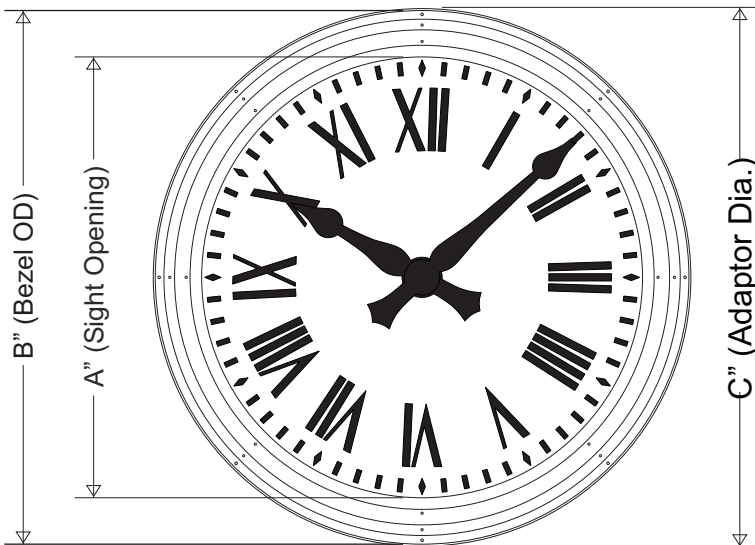

60AXX - OUTDOOR ROUND LED ILLUMINATED (Edgelit or Backlit) SURFACE MOUNTED CLOCK

97 West Street, Medfield, MA 02052

p: 508.359.4396 f: 508.359.4482

www.electrictime.com

SPECIFICATIONS:

Provide (n) Style 60A(xx) Surface Mounted Clock(s) as manufactured by Electric Time Company, Inc., 97 West Street, Medfield, MA, USA (508)-359-4396/800-531-2562 FAX 508-359-4482.

www.electrictime.com - sales@electrictime.com

Clock to be Style 60A00 with LED edge lighting. Dial markings and hands to be selected by architect. Hands and dial markings to have a matte black painted finish. Dial to have a matte bright white painted finish.

Provide type "MI" Automatic Tower Clock Control. Also available in a backlit version with translucent white acrylic dial.

Specify (n) = quantity, and (xx) = size

**Semi-Flush Mounting Ring is Optional

SPECIFICATIONS SUBJECT TO CHANGE WITHOUT NOTICE									
60AXX SERIES - SURFACE MOUNTED CLOCK									
STYLE	SIZE	A	B	C	D	E	F	G	Net Weight
60A18	18	18"	23-1/8"	23-3/8"	2-3/4"	8-3/4"	6	27-1/8"	30 lbs
60A24	24	24"	29-1/4"	29-1/2"	2-3/4"	8-3/4"	6	33-1/4"	40 lbs
60A30	30	28-1/2"	34-1/2"	34-3/4"	3-1/2"	9-1/2"	8	38-1/2"	55 lbs
60A36	36	34-1/2"	40-1/4"	40-1/2"	3-1/2"	9-1/2"	8	44-1/4"	70 lbs
60A42	42	41"	46-7/8"	47-1/8"	3-1/2"	9-1/2"	10	50-7/8"	95 lbs
60A54	54	54"	65"	65-1/2"	4-3/4"	10-3/4"	16	70"	240 lbs