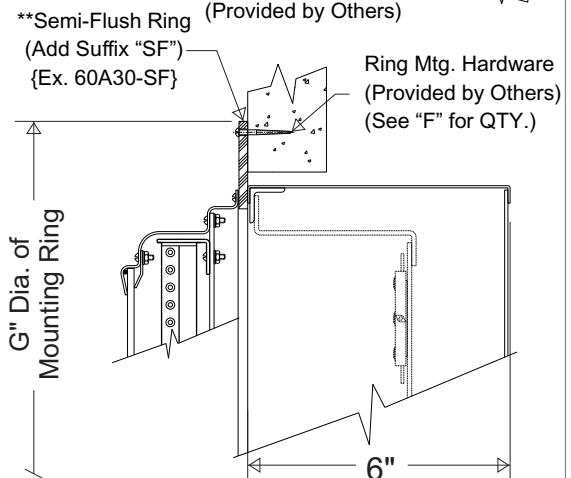

www.electrictime.com - sales@electrictime.com

Clock to be Style 60A00 with LED edge lighting. Dial markings and hands to be selected by architect. Hands and dial markings to have a matte black painted finish. Dial to have a matte bright white painted finish.

Provide type "MI" Automatic Tower Clock Control. Also available in a backlit version with translucent white acrylic dial.

Specify (n) = quantity, and (xx) = size

**Semi-Flush Mounting Ring is Optional

SPECIFICATIONS SUBJECT TO CHANGE WITHOUT NOTICE									
60AXX SERIES - SURFACE MOUNTED CLOCK									
STYLE	SIZE	A	B	C	D	E	F	G	Net Weight
60A18	18	18"	23-1/8"	23-3/8"	2-3/4"	8-3/4"	6	27-1/8"	30 lbs
60A24	24	24"	29-1/4"	29-1/2"	2-3/4"	8-3/4"	6	33-1/4"	40 lbs
60A30	30	28-1/2"	34-1/2"	34-3/4"	3-1/2"	9-1/2"	8	38-1/2"	55 lbs
60A36	36	34-1/2"	40-1/4"	40-1/2"	3-1/2"	9-1/2"	8	44-1/4"	70 lbs
60A42	42	41"	46-7/8"	47-1/8"	3-1/2"	9-1/2"	10	50-7/8"	95 lbs
60A54	54	54"	65"	65-1/2"	4-3/4"	10-3/4"	16	70"	240 lbs