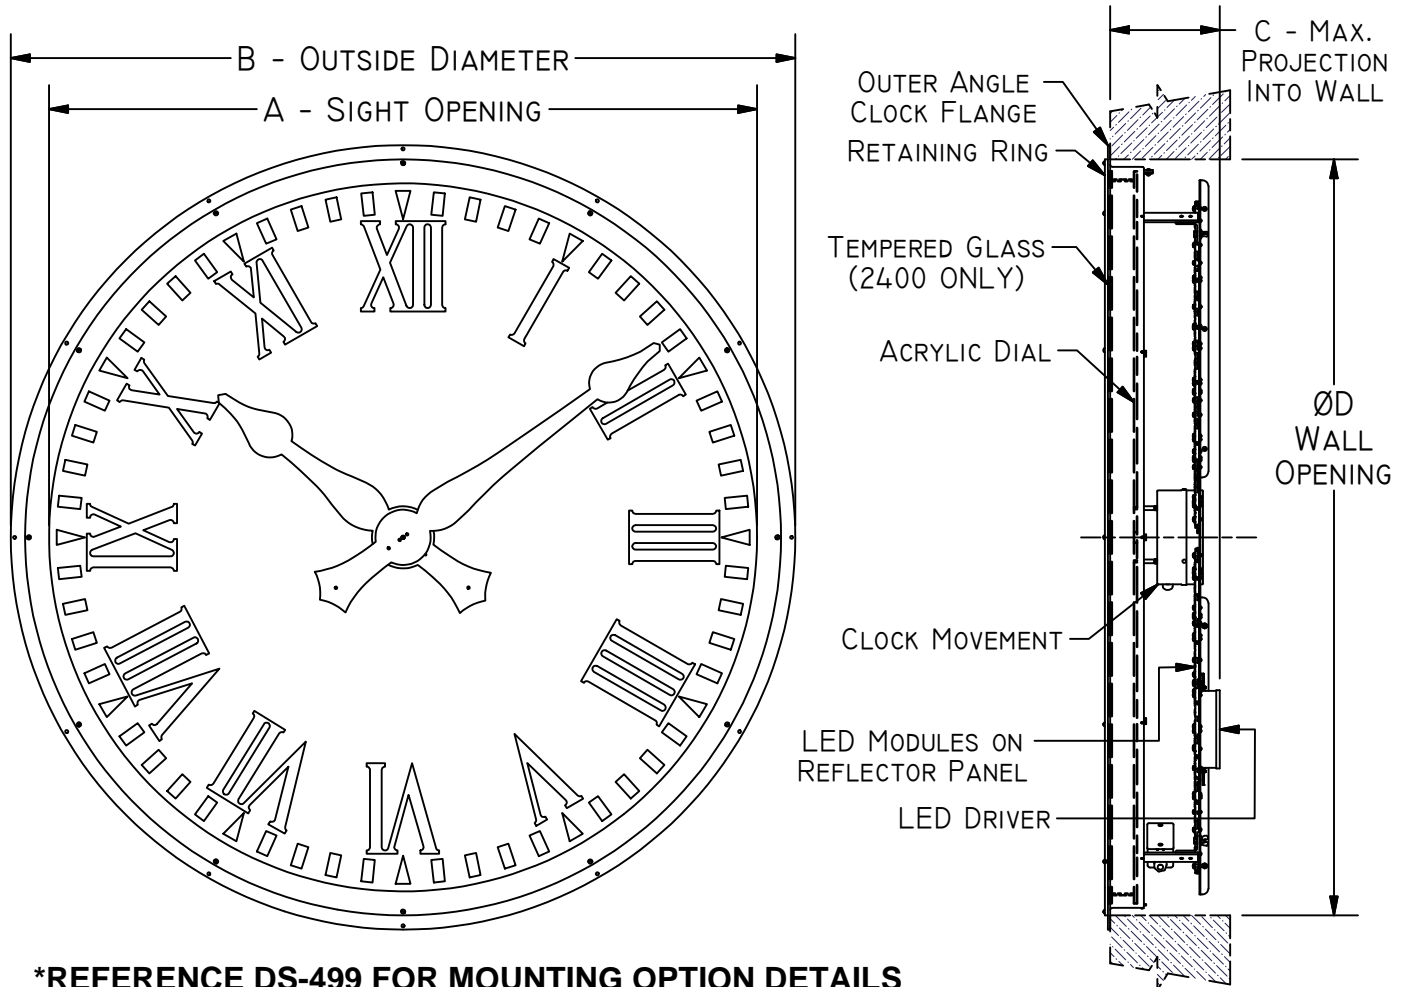

STYLE 2400/4600 OUTDOOR

519A

LED ILLUMINATED / FLUSH CLOCKS

97 West Street, Medfield, MA 02052

p: 508.359.4396 f: 508.359.4482

www.electrictime.com

NOTE:
SPECIFICATIONS SUBJECT TO CHANGE WITHOUT NOTICE.

*REFERENCE DS-499 FOR MOUNTING OPTION DETAILS

2400 / 4600 - FLUSH MOUNT, REAR ACCESS, ILLUMINATED CLOCKS						
STYLE	SIZE	A"	B"	C"	D" +/- 3/8	Net Weight
2418	18	17-1/2	21-3/8	7-1/2	19-5/8	25
2424	24	23-1/2	27-3/8	7-1/2	25-5/8	40
2430	30	29	34-3/8	8-1/2	32	55
2436	36	35	40-3/8	9-1/2	38	85
2442	42	41	46-3/8	9-1/2	44	100
2448	48	47	52-3/8	9-1/2	50	115
2454	54	52	58-3/8	9-1/2	56	135
2460	60	59	65-3/8	9-1/2	63	165
4672	72	72	78-3/8	11	76-1/8	185
4684	84	84	90-3/8	11	88-1/8	240
4696	96	94-1/2	101-7/8	11	99-5/8	320