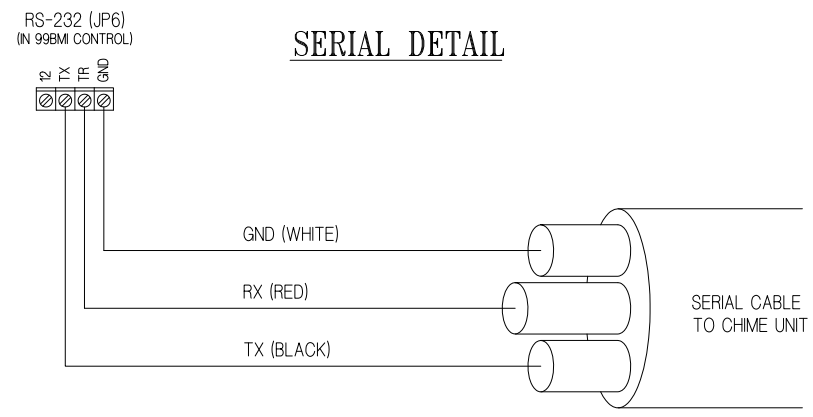

SERIAL DETAIL

VIEW	LASER	PATH	M:\ACAD\10VA-8183.DWG
TITLE	Electrical Wiring Diagram 99BMI / Chime Systems		
REVISIONS	SCALE	DATE	DRAWN APP'Y
Rev.B 09-08-04 WOR	NONE	5-5-03	WOR TDE
Rev.C 05-21-10 WOR			
Rev.D 08-5-13 WOR			
Rev.F 12-21-15 WOR			
Rev.F 08-02-16 WOR			
DRAWING	A-8183