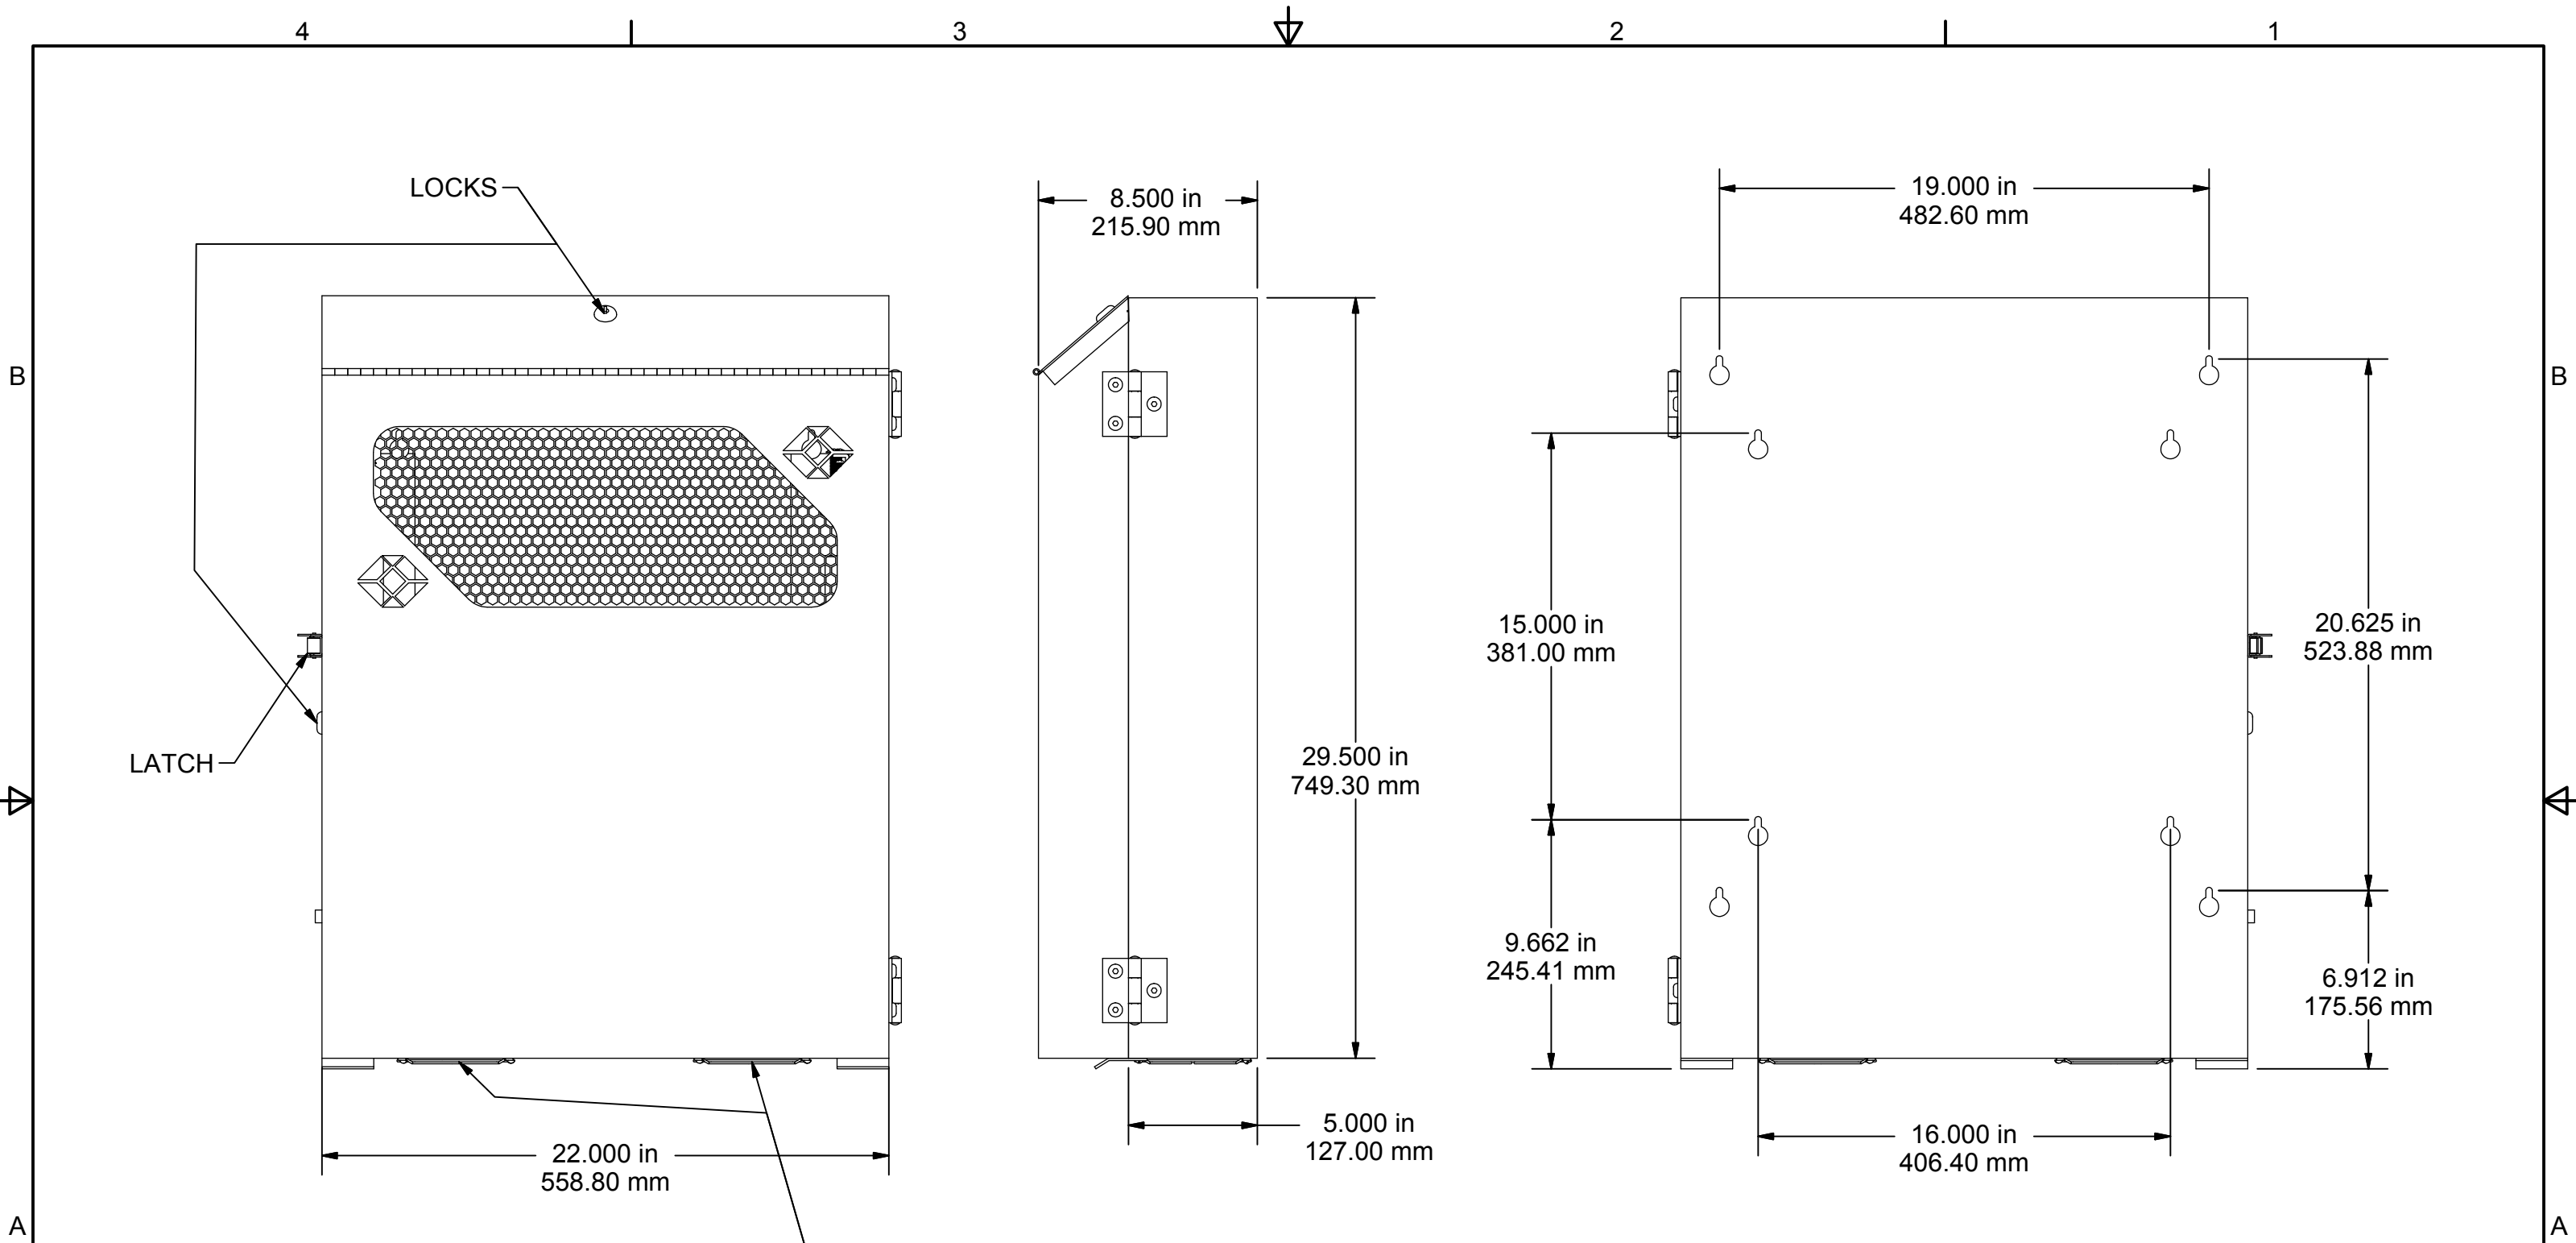

Standard System:

Quantity	Description
1	E1002 Chime Control System
4	Horns
4	Drivers
250'	16 Gauge Speaker Wire
1	Operation Manual 274C

**99B-> E1002 Communication Cable (5')
(99B located adjacent to the E1002)**