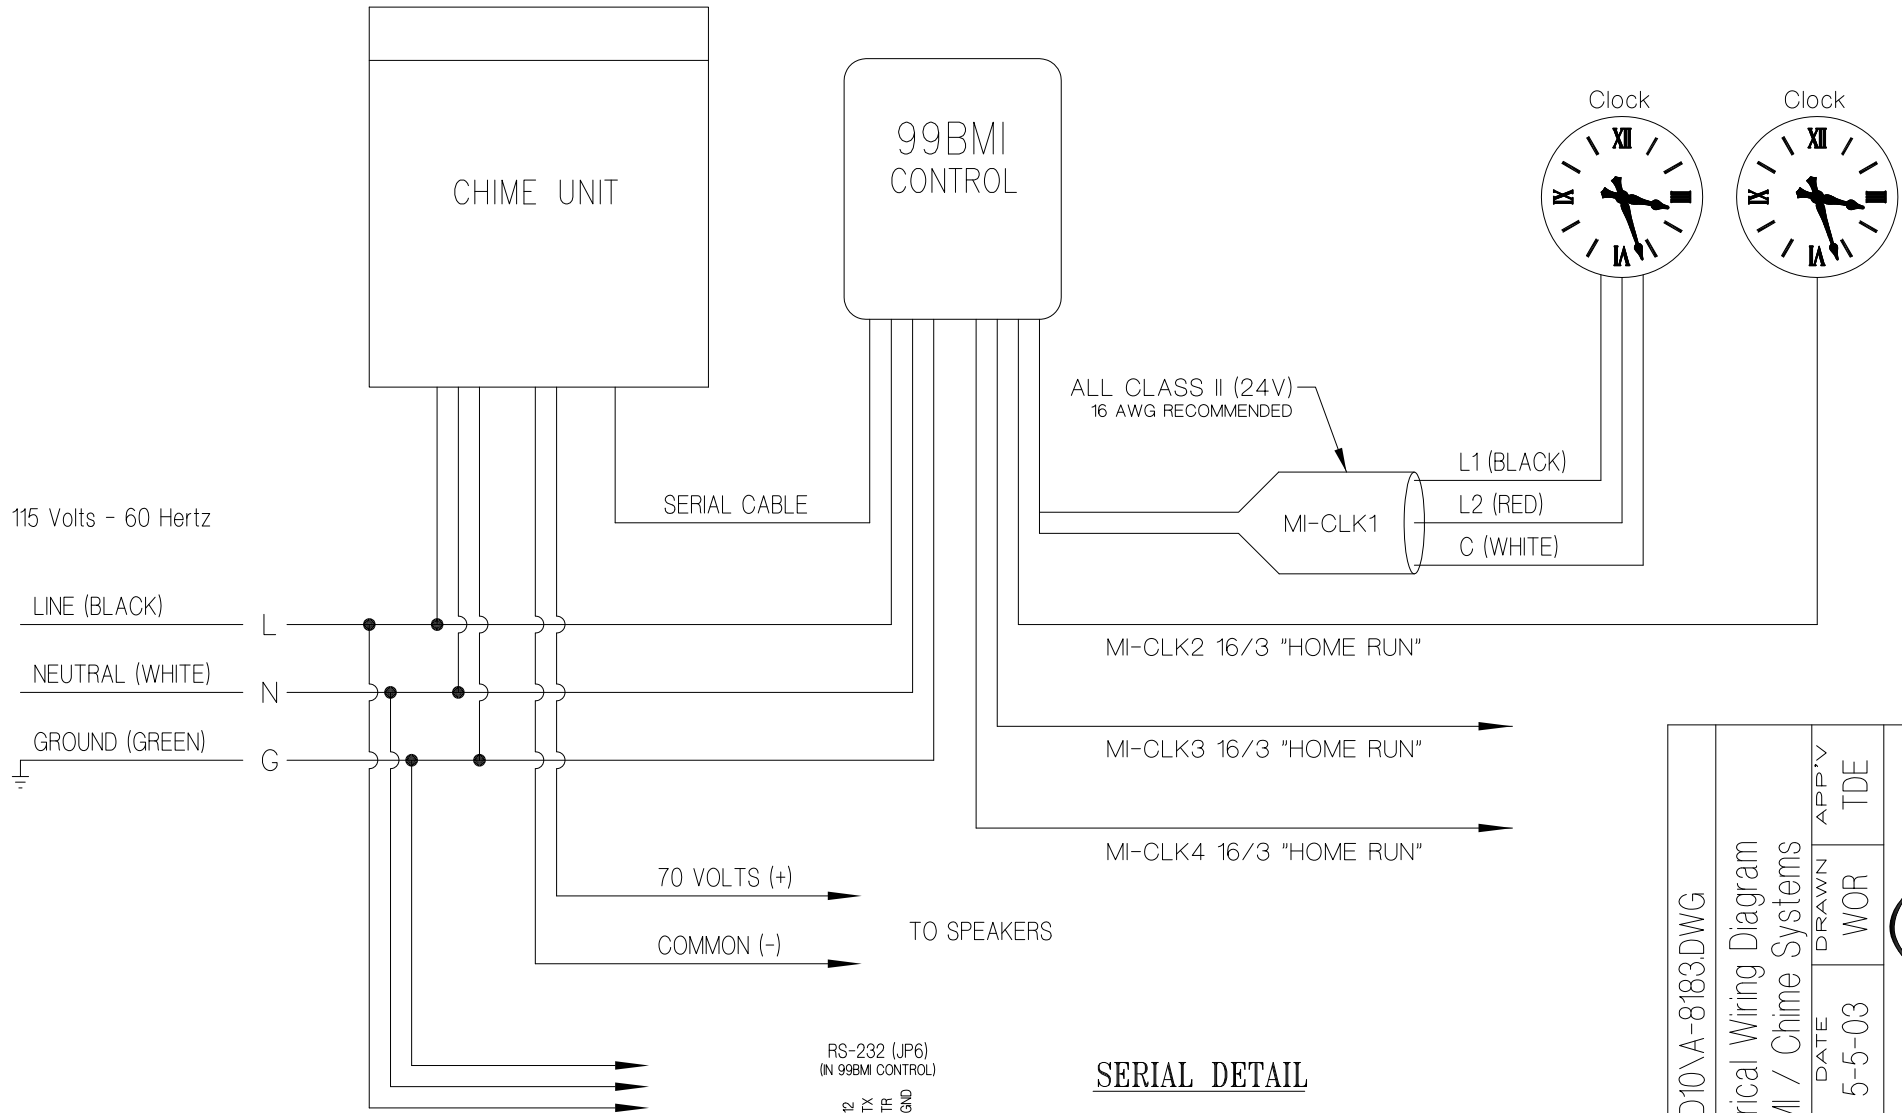

Standard System:

Quantity	Description
1	E1002 Chime Control System
4	Horns
4	Drivers
250'	16 Gauge Speaker Wire
1	Operation Manual 274C

**99B-> E1002 Communication Cable (5')
(99B located adjacent to the E1002)**

FRONT VIEW

SIDE VIEW

REAR VIEW

DATE: 3/9/2020	electric time company, inc medfield, ma		THIS DRAWING IN DESIGN AND DETAIL IS OUR PROPERTY AND MUST NOT BE USED EXCEPT IN CONNECTION WITH OUR WORK. ALL RIGHTS OF DESIGN OR INVENTION ARE RESERVED.
DRAWN BY: WOR	TITLE: CTRL-E1002		
CHECKED BY: DMC	SUBJECT: E1002 CHIME CONTROL SYSTEM		
	DWG SIZE: B	DWG NO: B-15999	
PATH: M:\INVENTOR\DRAWINGS\B-15999.idw			

CLOCK ILLUMINATION - 115V - 60 Hz
(OPERATED THRU PHOTOCELL OR TIMER)

SERIAL DETAIL

VIEW	LASER	PATH	M:\ACAD\10VA-8183.DWG
TITLE	Electrical Wiring Diagram 99BMI / Chime Systems		
REVISIONS	SCALE	DATE	DRAWN APP'Y
Rev.B 09-08-04 WOR	NONE	5-5-03	WOR TDE
Rev.C 05-21-10 WOR			
Rev.D 08-5-13 WOR			
Rev.F 12-21-15 WOR			
Rev.F 08-02-16 WOR			
DRAWING	A-8183		