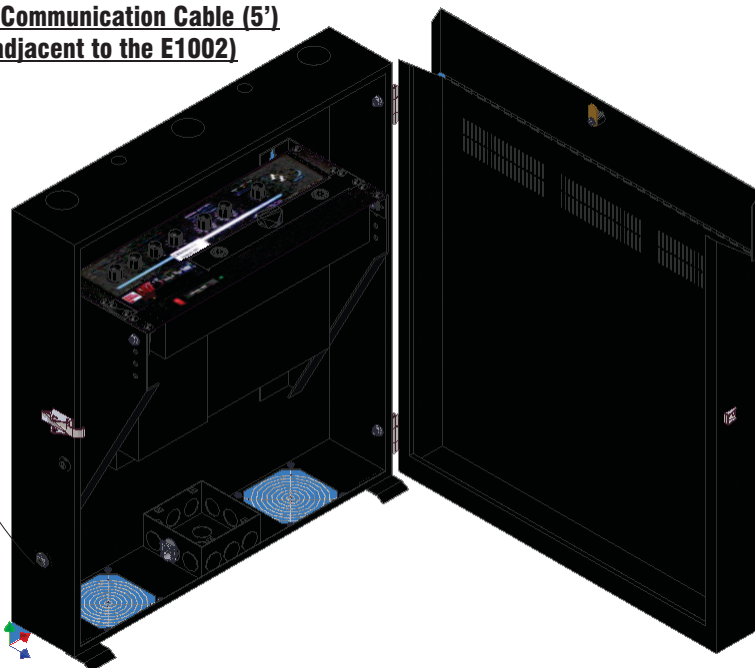

Standard System:

Quantity	Description
1	E1002 Chime Control System
4	Horns
4	Drivers
250'	16 Gauge Speaker Wire
1	Operation Manual 274C

**99B-> E1002 Communication Cable (5')
(99B located adjacent to the E1002)**