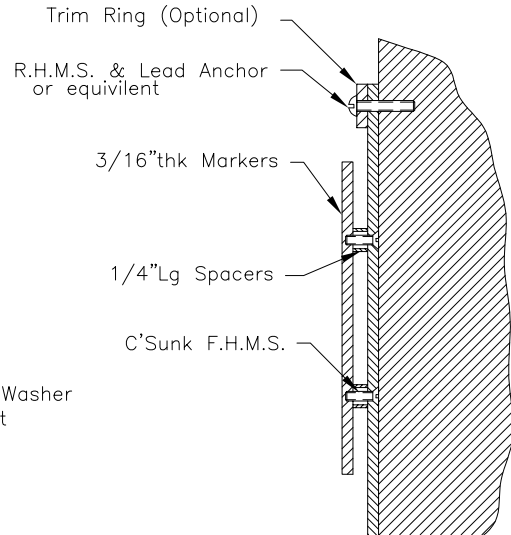

**STYLE 1000/1100 SILHOUETTE CLOCKS
INDOOR/OUTDOOR**

**STYLE 1000
Surface Mounting**

**STYLE 1100
Background Mounting**

Note: Specifications subject to change without notice.

Face Design Size
WP-N-1015
Outside Style
Omit if indoors

*Example of order #

STYLE	∅ A"	B"	Spur Size
1015/1115	15"	1-3/4"	#3-48
1018/1118	18"	2"	#3-48
1024/1124	24"	2-3/4"	#4-40
1030/1130	30"	3-1/2"	#4-40
1036/1136	36"	4"	#6-32
1042/1142	42"	4-3/4"	#6-32
1048/1148	48"	5-3/8"	#6-32
1054/1154	54"	6"	#6-32
1060/1160	60"	7"	#6-32
1066/1166	66"	7-3/4"	#8-32

STYLE	∅ A"	B"	Spur Size
1072/1172	72"	8-1/2"	#8-32
1084/1184	84"	10"	#10-32
1096/1196	96"	11-1/2"	#10-32
10108/11108	108"	13"	#10-32