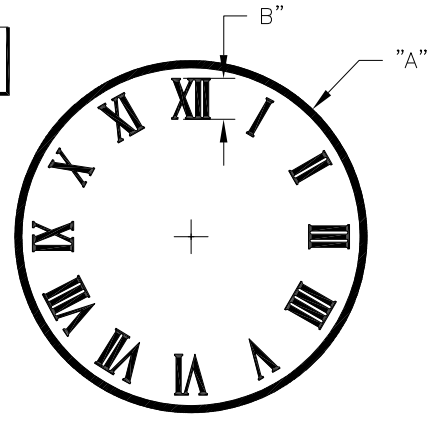

**STYLE 1000/1100 SILHOUETTE CLOCKS
INDOOR/OUTDOOR**

**STYLE 1000
Surface Mounting**

**STYLE 1100
Background Mounting**

Note: Specifications subject to change without notice.

Face Design Size
WP-N-1015
Outside Style
Omit if indoors

*Example of order #

STYLE	∅ A"	B"	Spur Size
1015/1115	15"	1-3/4"	#3-48
1018/1118	18"	2"	#3-48
1024/1124	24"	2-3/4"	#4-40
1030/1130	30"	3-1/2"	#4-40
1036/1136	36"	4"	#6-32
1042/1142	42"	4-3/4"	#6-32
1048/1148	48"	5-3/8"	#6-32
1054/1154	54"	6"	#6-32
1060/1160	60"	7"	#6-32
1066/1166	66"	7-3/4"	#8-32

STYLE	∅ A"	B"	Spur Size
1072/1172	72"	8-1/2"	#8-32
1084/1184	84"	10"	#10-32
1096/1196	96"	11-1/2"	#10-32
10108/11108	108"	13"	#10-32