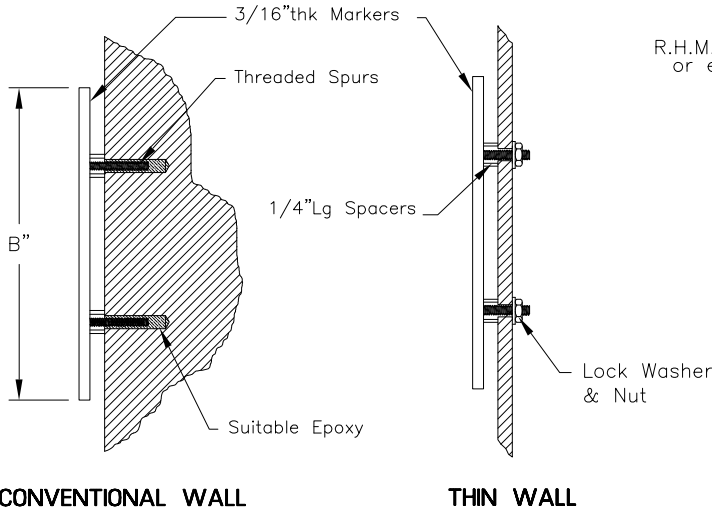

**STYLE 1000/1100 SILHOUETTE CLOCKS
INDOOR/OUTDOOR**

**STYLE 1000
Surface Mounting**

**STYLE 1100
Background Mounting**

Note: Specifications subject to change without notice.

Face Design Size
WP-N-1015
Outside Style
Omit if indoors

*Example of order #

STYLE	∅ A"	B"	Spur Size
1015/1115	15"	1-3/4"	#3-48
1018/1118	18"	2"	#3-48
1024/1124	24"	2-3/4"	#4-40
1030/1130	30"	3-1/2"	#4-40
1036/1136	36"	4"	#6-32
1042/1142	42"	4-3/4"	#6-32
1048/1148	48"	5-3/8"	#6-32
1054/1154	54"	6"	#6-32
1060/1160	60"	7"	#6-32
1066/1166	66"	7-3/4"	#8-32

STYLE	∅ A"	B"	Spur Size
1072/1172	72"	8-1/2"	#8-32
1084/1184	84"	10"	#10-32
1096/1196	96"	11-1/2"	#10-32
10108/11108	108"	13"	#10-32