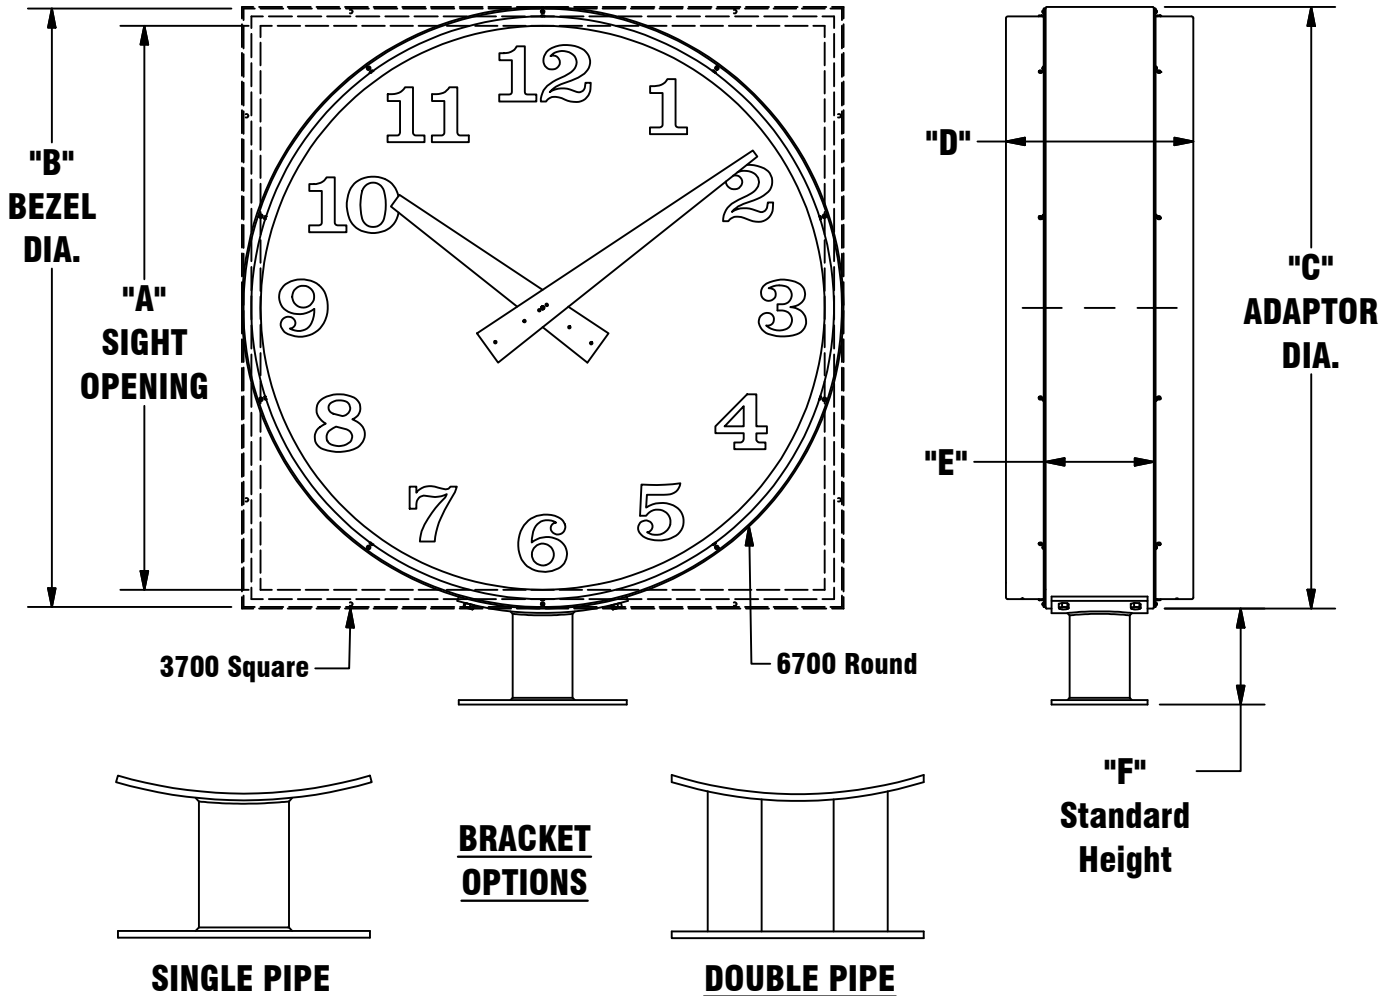

STYLE 3700 (SQUARE) & 6700 (ROUND)

456C

DOUBLE SIDED CLOCKS : 15" - 48" SIZES

97 West Street, Medfield, MA 02052

p: 508.359.4396 f: 508.359.4482

www.electrictime.com

NOTE:
SPECIFICATIONS SUBJECT TO CHANGE WITHOUT NOTICE.

- NOTES:
- MUST CONTACT FACTORY FOR MOUNTING SPECIFICATIONS.
 - OTHER HEIGHTS AVAILABLE UPON SPECIAL REQUEST.

3700 (SQUARE) & 6700 (ROUND) : DOUBLE SIDED CLOCKS							
STYLE	SIZE	"A"	"B"	"C"	"D"	"E"	"F"
3715 / 6715	15	15"	17-3/8"	17-5/8"	12-3/8"	8"	4"
3724 / 6724	24	24"	26-3/8"	26-5/8"	12-3/8"	8"	4"
3730 / 6730	30	30"	32-3/8"	32-5/8"	14-1/8"	9"	6"
3736 / 6736	36	36"	38-3/8"	38-5/8"	15-5/8"	9"	6"
3742 / 6742	42	41"	43-7/8"	44-1/8"	15-5/8"	9"	8"
3748 / 6748	48	47"	49-7/8"	50-1/8"	15-5/8"	9"	8"