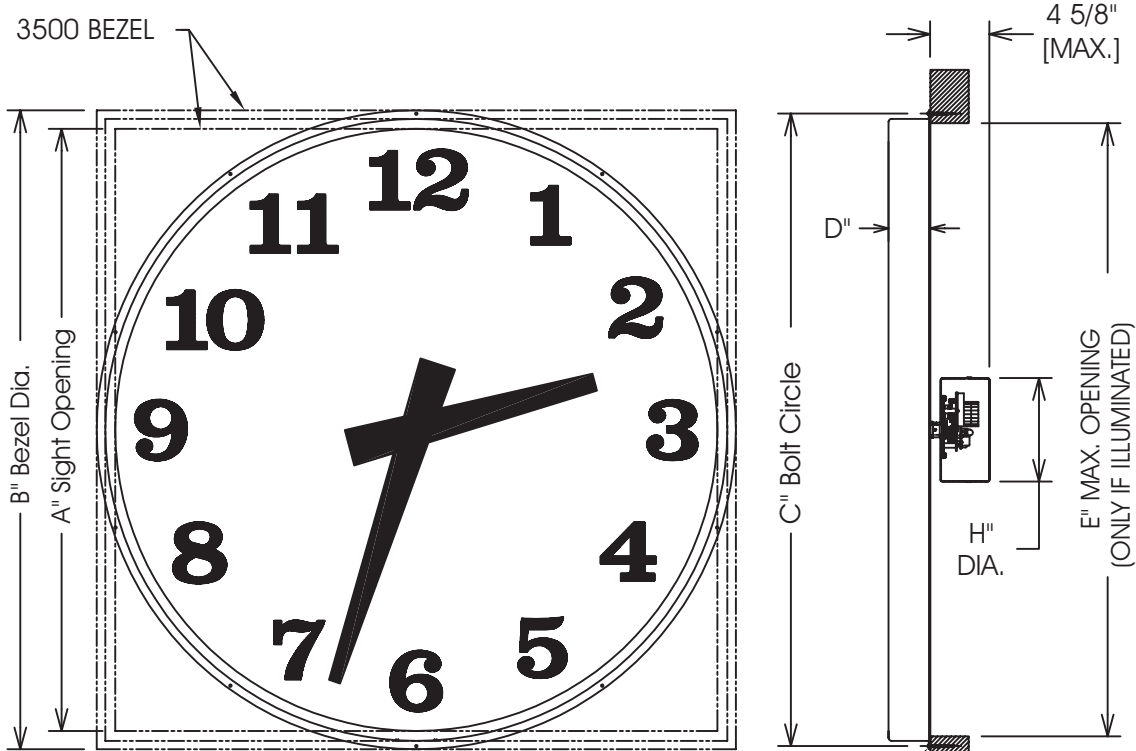

DS-454D

**Style 6500 (Round) & 3500 (Square)
Semi-Flush Clocks / Size 15" - 48"**

45 West Street, Medfield, MA 02052

p: 508.359.4396 f: 508.359.4482

www.electrictime.com

Optional Masonry Ring
Supplied with Anchors
{SEE "F" FOR QUANTITY }

Holes Pre-Drilled in Bezel
(Ø.169) Sizes 15 to 36
(Ø.196) Sizes 42 to 48
[HARDWARE BY OTHERS]

STANDARD SPECIFICATIONS:

- ALUMINUM BEZEL
- TEMPERED GLASS CRYSTAL
- TRANSLUCENT WHITE ACRYLIC DIAL
- ACRYLIC POLYURETHANE FINISH
- MATTE-BLACK DIAL MARKINGS
- MOVEMENT ASSEMBLY w/ HOUSING
(OUTDOOR - NON WEATHERPROOF)

*CLOCK(S) TO BE SET USING 99A-MI
TOWER CLOCK CONTROL (MANUAL #244)

NOTE: SPECIFICATIONS SUBJECT TO CHANGE WITHOUT NOTICE.

STYLE #		A"	B"	C"	D"	E"	F"	F"	G"	H"
3500	6500						(6500 ONLY)	(3500 ONLY)		
3515	6515	15"	17-3/8"	17"	2-1/8"	15-5/8"	3	4	17-5/8"	6-3/8"
3524	6524	24"	26-3/8"	26"	2-1/8"	24-5/8"	4	4	26-5/8"	6-3/8"
3530	6530	30"	32-3/8"	32"	2-3/8"	30-5/8"	4	6	32-5/8"	6-3/8"
3536	6536	36"	38-3/8"	38"	3-1/4"	36-5/8"	6	6	38-5/8"	8"
3542	6542	41"	43-7/8"	43-3/8"	3-1/4"	41-5/8"	6	8	44-1/8"	8"
3548	6548	47"	49-7/8"	49-3/8"	3-1/4"	47-5/8"	6	8	50-1/8"	8"