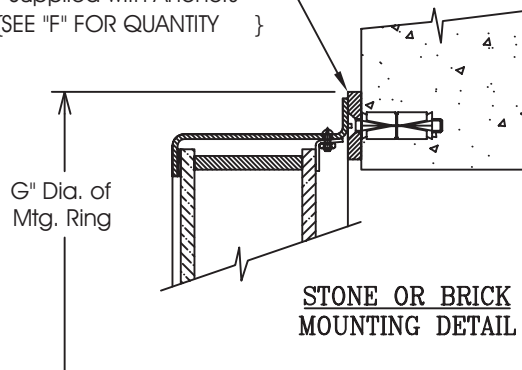

DS-454D

**Style 6500 (Round) & 3500 (Square)
Semi-Flush Clocks / Size 15" - 48"**

45 West Street, Medfield, MA 02052

p: 508.359.4396 f: 508.359.4482

www.electrictime.com

Optional Masonry Ring
Supplied with Anchors
{SEE "F" FOR QUANTITY }

Holes Pre-Drilled in Bezel
(Ø.169) Sizes 15 to 36
(Ø.196) Sizes 42 to 48
[HARDWARE BY OTHERS]

STANDARD SPECIFICATIONS:

- ALUMINUM BEZEL
- TEMPERED GLASS CRYSTAL
- TRANSLUCENT WHITE ACRYLIC DIAL
- ACRYLIC POLYURETHANE FINISH
- MATTE-BLACK DIAL MARKINGS
- MOVEMENT ASSEMBLY w/ HOUSING
(OUTDOOR - NON WEATHERPROOF)

*CLOCK(S) TO BE SET USING 99A-MI
TOWER CLOCK CONTROL (MANUAL #244)

NOTE: SPECIFICATIONS SUBJECT TO CHANGE WITHOUT NOTICE.

STYLE #		A"	B"	C"	D"	E"	F"	F"	G"	H"
3500	6500						(6500 ONLY)	(3500 ONLY)		
3515	6515	15"	17-3/8"	17"	2-1/8"	15-5/8"	3	4	17-5/8"	6-3/8"
3524	6524	24"	26-3/8"	26"	2-1/8"	24-5/8"	4	4	26-5/8"	6-3/8"
3530	6530	30"	32-3/8"	32"	2-3/8"	30-5/8"	4	6	32-5/8"	6-3/8"
3536	6536	36"	38-3/8"	38"	3-1/4"	36-5/8"	6	6	38-5/8"	8"
3542	6542	41"	43-7/8"	43-3/8"	3-1/4"	41-5/8"	6	8	44-1/8"	8"
3548	6548	47"	49-7/8"	49-3/8"	3-1/4"	47-5/8"	6	8	50-1/8"	8"