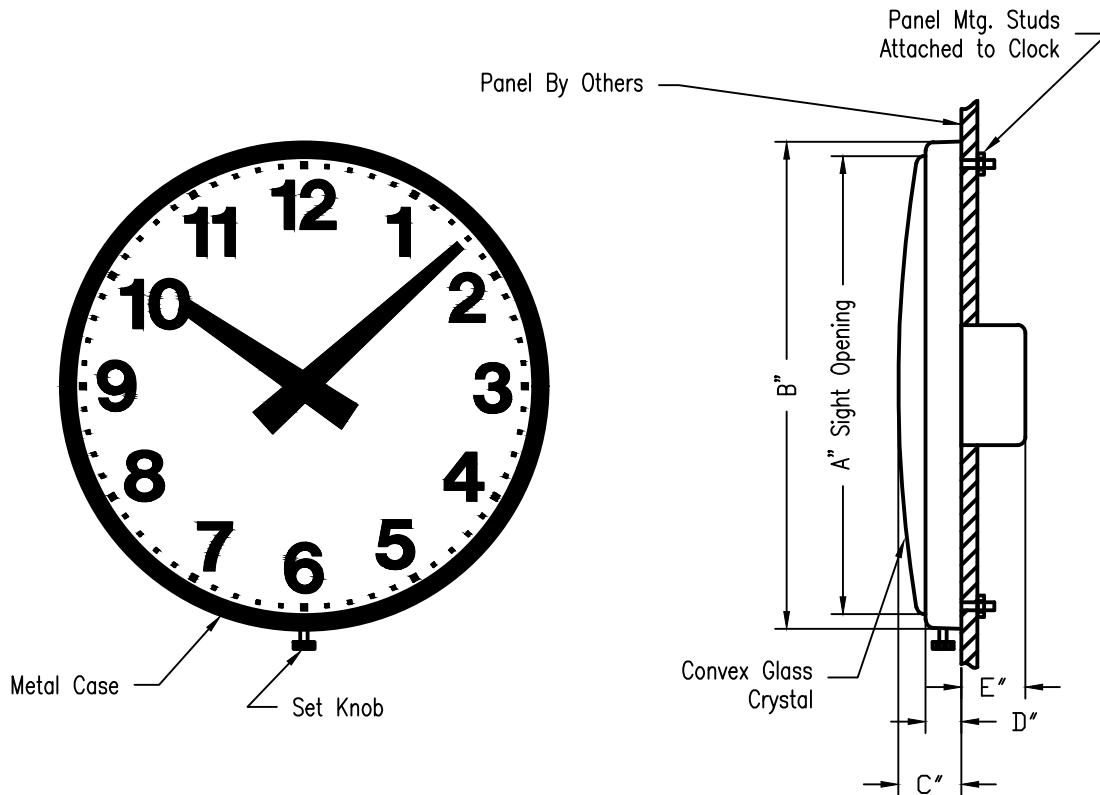

DS-289C

PANEL BOARD CLOCKS
Round Metal Case (Indoor)

97 West Street, Medfield, MA 02052

p: 508.359.4396 f: 508.359.4482

www.electrictime.com

STYLE	SIZE	A"	B"	C"	D"	E"		SHIP. WGHT.
						SINGLE MTRD.	DUAL MTRD.	
P5206	6"	5-1/4	5-31/32	1-5/8	1-1/8	1-1/2	3-1/4	4
P5209	9"	8-5/8	9-11/32	1-11/16	1-1/8	1-1/2	3-1/4	6
P52912	12"	11-1/2	12-7/32	1-11/16	1-1/8	1-1/2	3-1/4	8-1/2
P52915	15"	14-5/16	15-7/32	1-13/16	1-1/4	1-1/2	3-1/4	10

Note: Specifications subject to change without notice.

Description:

Dial, Hands, & Finish as Selected
Panel cutout and drilling per DWG. A2036
Clock supplied with 7" lg. wires on movement
For single motored clock provide 2 wire circuit, code colored black and white