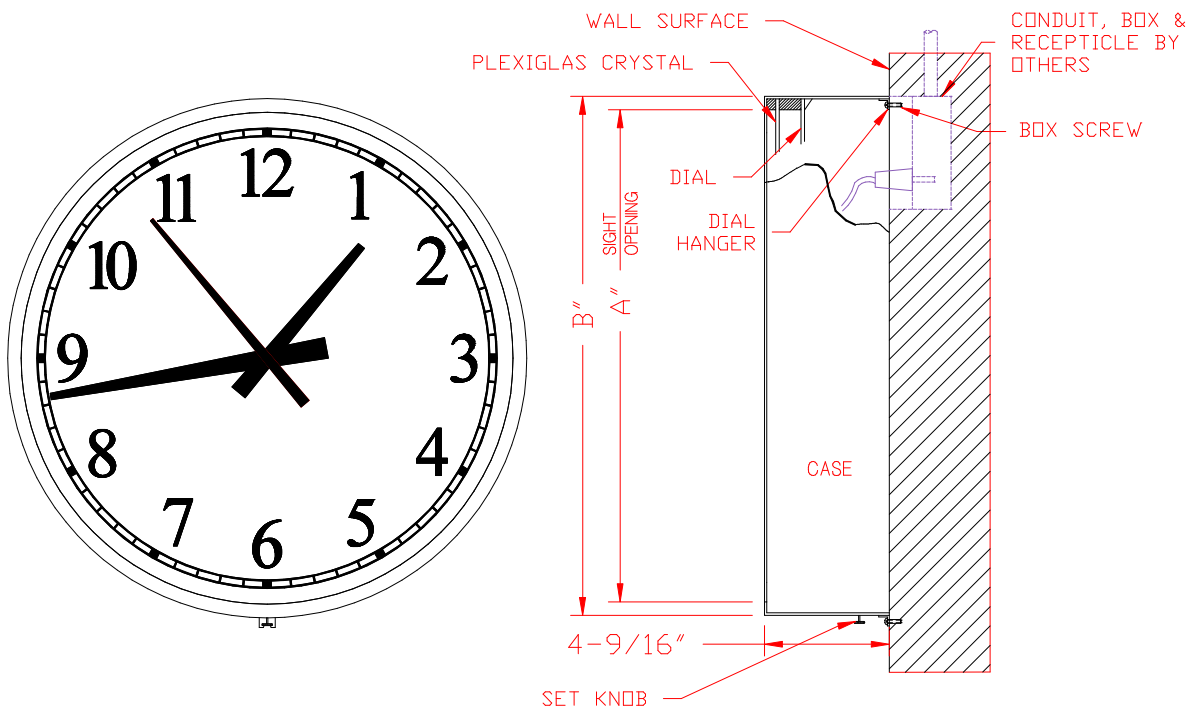

**18" AND 24" SURFACE CLOCKS
ROUND METAL CASE-INDOOR**

Specifications Subject To Change Without Notice

STYLE	Dial Size	M.D.C	A	B	SHIPPING WGT.
50918	18"	16-5/8"	18"	19"	18 Lbs.
50924	24"	22-7/16"	24-5/16"	25-5/16"	29 Lbs.

"K" STYLE DIAL WITH "C" HANDS SHOWN - OTHERS AVAILABLE.
DIAL, HANDS, & CASE COLORS AS SPECIFIED.

FOR SINGLE MOTORED CLOCK PROVIDE 2 WIRE & GROUND
CONDUIT & RECESSED RECETACLE. CODE BLACK, WHITE, & GROUND.