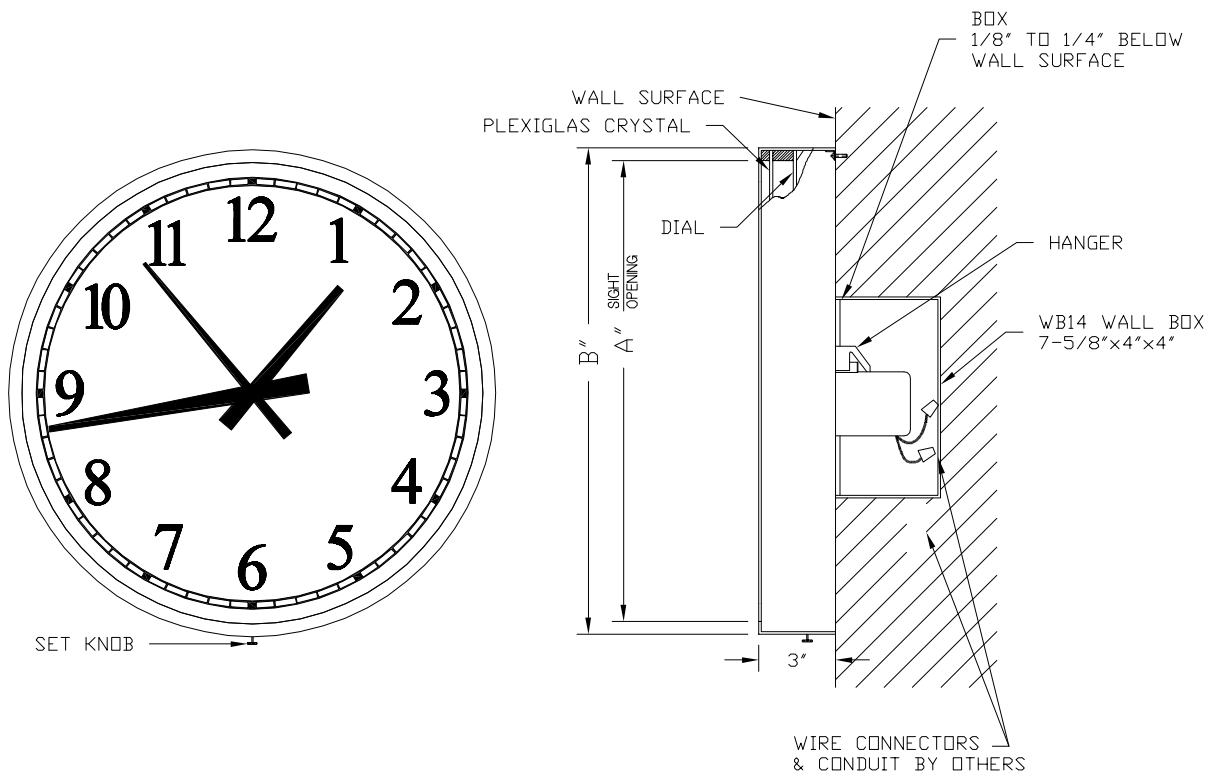

**18" AND 24" SEMI-FLUSH CLOCKS  
ROUND METAL CASE – INDOOR**

Note: Specifications subject to change without notice.

| STYLE | Dial Size | M.D.C    | A        | B        | SHIPPING WGT. |
|-------|-----------|----------|----------|----------|---------------|
| 52918 | 18"       | 16-5/8"  | 18"      | 19"      | 18 Lbs.       |
| 52924 | 24"       | 22-7/16" | 24-5/16" | 25-5/16" | 29 Lbs.       |

"K" STYLE DIAL WITH "C" HANDS SHOWN - OTHERS AVAILABLE.  
DIAL, HANDS, & CASE COLORS AS SPECIFIED.

FOR SINGLE MTRD. CLOCK PROVIDE 2 WIRE CIRCUIT, CODE COLORED BLK. & WHT.  
FOR DUAL MTRD. CLOCK PROVIDE 3 WIRE CIRCUIT, CODE COLORED BLK, WHT, & RED.