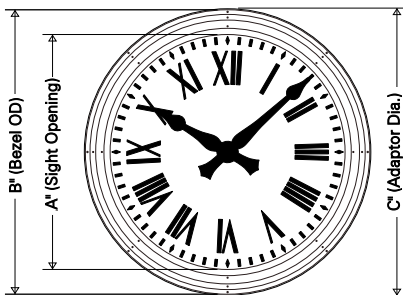

## 18"/46CM-54"/137CM EDGELIGHTED

Part Number: 60AXX

### Product Description

Surface mounted LED edge lighted tower clock available in 18" through 54" sizes. Features include:

- Semi flush mounted also available without canister see Style 61A00.
- Semi-flush ring available for recessed mounting.
- Available with any of our dial markings and hands, or ones of your own design.
- LED Edge-Lighting.
- Also available with color-changing RGB LEDs.
- Backlighting available on special order.
- UL & CUL Listed.
- Controller required for operation.

### Reference

- Data Sheet 74
- Drawing A-4668
- CSI Specification
- Request Info
- Online Information

Health Care Facility  
Needham, MA

STYLE	A"	B"	C"	D"	E"	F	G"	H"
60A18	18	23 1/8	23 3/8	2 3/4	8 3/4	6	27 1/8	23 7/8
60A24	24	29 1/4	29 1/2	2 3/4	8 3/4	6	33 1/4	30
60A30	28 1/2	34 1/2	34 3/4	3 1/2	9 1/2	8	38 1/2	35 1/4
60A36	34 1/2	40 1/4	40 1/2	3 1/2	9 1/2	8	44 1/4	41
60A42	41	46 7/8	47 1/8	3 1/2	9 1/2	10	50 7/8	47 5/8
60A54	54	65	65 1/2	4 3/4	10 3/4	16	70	66 1/4