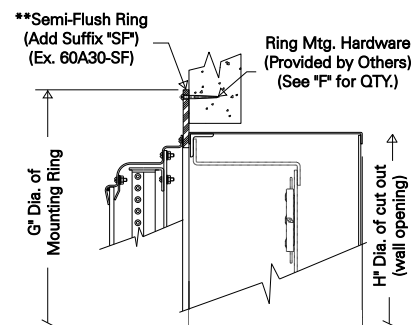

### Product Description

Surface mounted LED edge lighted tower clock available in 18" through 54" sizes. Features include:

- Semi flush mounted also available without canister see Style 61A00.
- Semi-flush ring available for recessed mounting.
- Available with any of our dial markings and hands, or ones of your own design.
- LED Edge-Lighting.
- Also available with color-changing RGB LEDs.
- Backlighting available on special order.
- UL & CUL Listed.
- Controller required for operation.

### Reference

- Data Sheet 74
- Drawing A-4668
- CSI Specification
- Request Info
- Online Information

Health Care Facility  
Needham, MA

STYLE	A"	B"	C"	D"	E"	F	G"	H"
60A18	18	23 1/8	23 3/8	2 3/4	8 3/4	6	27 1/8	23 7/8
60A24	24	29 1/4	29 1/2	2 3/4	8 3/4	6	33 1/4	30
60A30	28 1/2	34 1/2	34 3/4	3 1/2	9 1/2	8	38 1/2	35 1/4
60A36	34 1/2	40 1/4	40 1/2	3 1/2	9 1/2	8	44 1/4	41
60A42	41	46 7/8	47 1/8	3 1/2	9 1/2	10	50 7/8	47 5/8
60A54	54	65	65 1/2	4 3/4	10 3/4	16	70	66 1/4