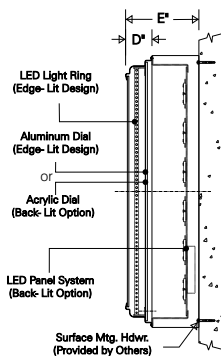

### Product Description

Surface mounted LED edge lighted tower clock available in 18" through 54" sizes. Features include:

- Semi flush mounted also available without canister see Style 61A00.
- Semi-flush ring available for recessed mounting.
- Available with any of our dial markings and hands, or ones of your own design.
- LED Edge-Lighting.
- Also available with color-changing RGB LEDs.
- Backlighting available on special order.
- UL & CUL Listed.
- Controller required for operation.

### Reference

- Data Sheet 74
- Drawing A-4668
- CSI Specification
- Request Info
- Online Information

Health Care Facility  
Needham, MA

STYLE	A"	B"	C"	D"	E"	F	G"	H"
60A18	18	23 1/8	23 3/8	2 3/4	8 3/4	6	27 1/8	23 7/8
60A24	24	29 1/4	29 1/2	2 3/4	8 3/4	6	33 1/4	30
60A30	28 1/2	34 1/2	34 3/4	3 1/2	9 1/2	8	38 1/2	35 1/4
60A36	34 1/2	40 1/4	40 1/2	3 1/2	9 1/2	8	44 1/4	41
60A42	41	46 7/8	47 1/8	3 1/2	9 1/2	10	50 7/8	47 5/8
60A54	54	65	65 1/2	4 3/4	10 3/4	16	70	66 1/4