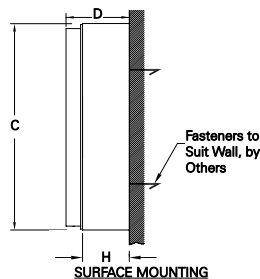

Reference

- Data Sheet 455
- Drawing B-4311(sf)
- CSI Specification
- Request Info
- Online Information