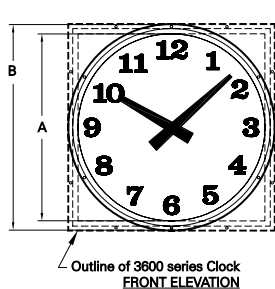

Reference

- Data Sheet 455
- Drawing B-4311(sf)
- CSI Specification
- Request Info
- Online Information