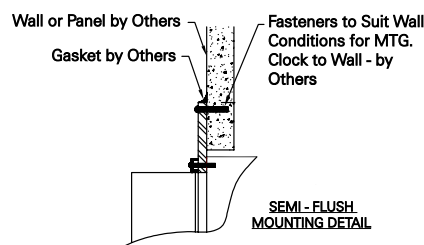

Reference

- Data Sheet 455
- Drawing B-4311(sf)
- CSI Specification
- Request Info
- Online Information