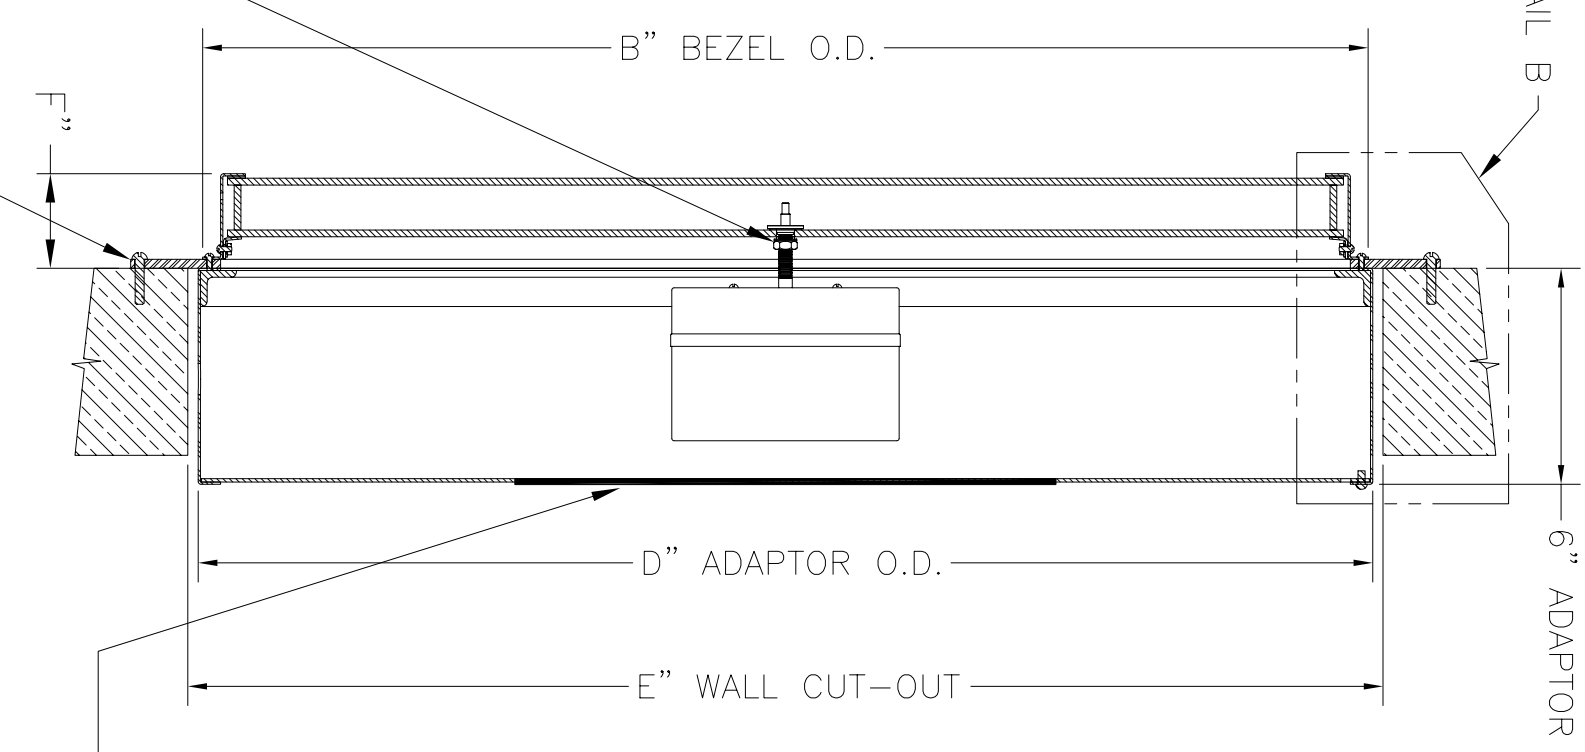

SIZE	A	B	C	D	E	F	G	# OF MTG. HOLES
48"	47"	49-7/8"	53-7/8"	50-1/8"	50-5/8"	3-1/2"	53-3/8"	10
42"	41"	43-7/8"	47-7/8"	44-1/8"	44-5/8"	3-1/2"	47-3/8"	10
36"	36"	38-3/8"	42-3/8"	38-5/8"	39-1/8"	3-1/2"	41-7/8"	8
30"	30"	32-3/8"	36-3/8"	32-5/8"	33-1/8"	2-5/8"	35-7/8"	6
24"	24"	26-3/8"	30-3/8"	26-5/8"	27-1/8"	2-3/8"	29-7/8"	6
15"	15"	17-3/8"	20-3/8"	17-5/8"	18-1/8"	2-3/8"	19-7/8"	4

SEMI-FLUSH MTG. RING
 2-1/2" WIDE x 1/4" THK.
 [2" WIDE ON 6615 ONLY]
 SECTION A-A

OPTIONAL ACCESS DOOR
 {MUST SPECIFY ON ORDER}
 [NOT AVAILABLE ON 15"-30"]

VIEW	LASER	PATH	M:\MDT\DRAWING\B-4311.DWG			
TITLE	SEMI-FLUSH MOUNTING RING 6600 CLOCKS (15" - 48")					
REVISIONS	● SCALE	DATE	DRAWN	APP'V		
REV. A	As Noted	06-12-00	JMC	DMC		
 <small>company, inc medfield, ma</small>						
DRAWING	B-4311					