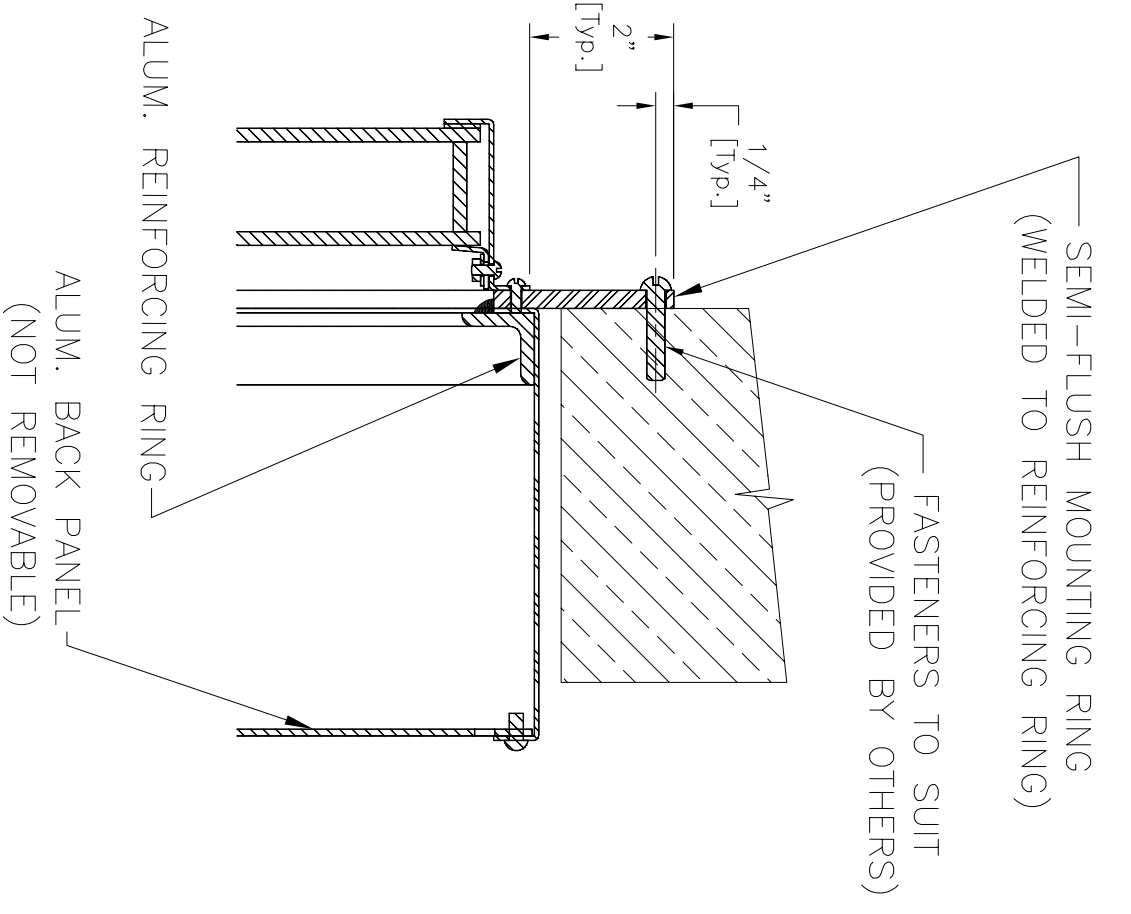

SIZE	A	B	C	D	E	F	G	# OF MTG. HOLES
48"	47"	49-7/8"	53-7/8"	50-1/8"	50-5/8"	3-1/2"	53-3/8"	10
42"	41"	43-7/8"	47-7/8"	44-1/8"	44-5/8"	3-1/2"	47-3/8"	10
36"	36"	38-3/8"	42-3/8"	38-5/8"	39-1/8"	3-1/2"	41-7/8"	8
30"	30"	32-3/8"	36-3/8"	32-5/8"	33-1/8"	2-5/8"	35-7/8"	6
24"	24"	26-3/8"	30-3/8"	26-5/8"	27-1/8"	2-3/8"	29-7/8"	6
15"	15"	17-3/8"	20-3/8"	17-5/8"	18-1/8"	2-3/8"	19-7/8"	4

SEMI-FLUSH MTG. RING
 2-1/2" WIDE x 1/4" THK.
 [2" WIDE ON 6615 ONLY]
 SECTION A-A

OPTIONAL ACCESS DOOR
 {MUST SPECIFY ON ORDER}
 [NOT AVAILABLE ON 15"-30"]

VIEW	LASER	PATH	M:\MDT\DRAWING\B-4311.DWG			
TITLE	SEMI-FLUSH MOUNTING RING 6600 CLOCKS (15" - 48")					
REVISIONS	● SCALE	DATE	DRAWN	APP'V		
REV. A	As Noted	06-12-00	JMC	DMC		
 <small>company, inc medfield, ma</small>						
DRAWING	B-4311					