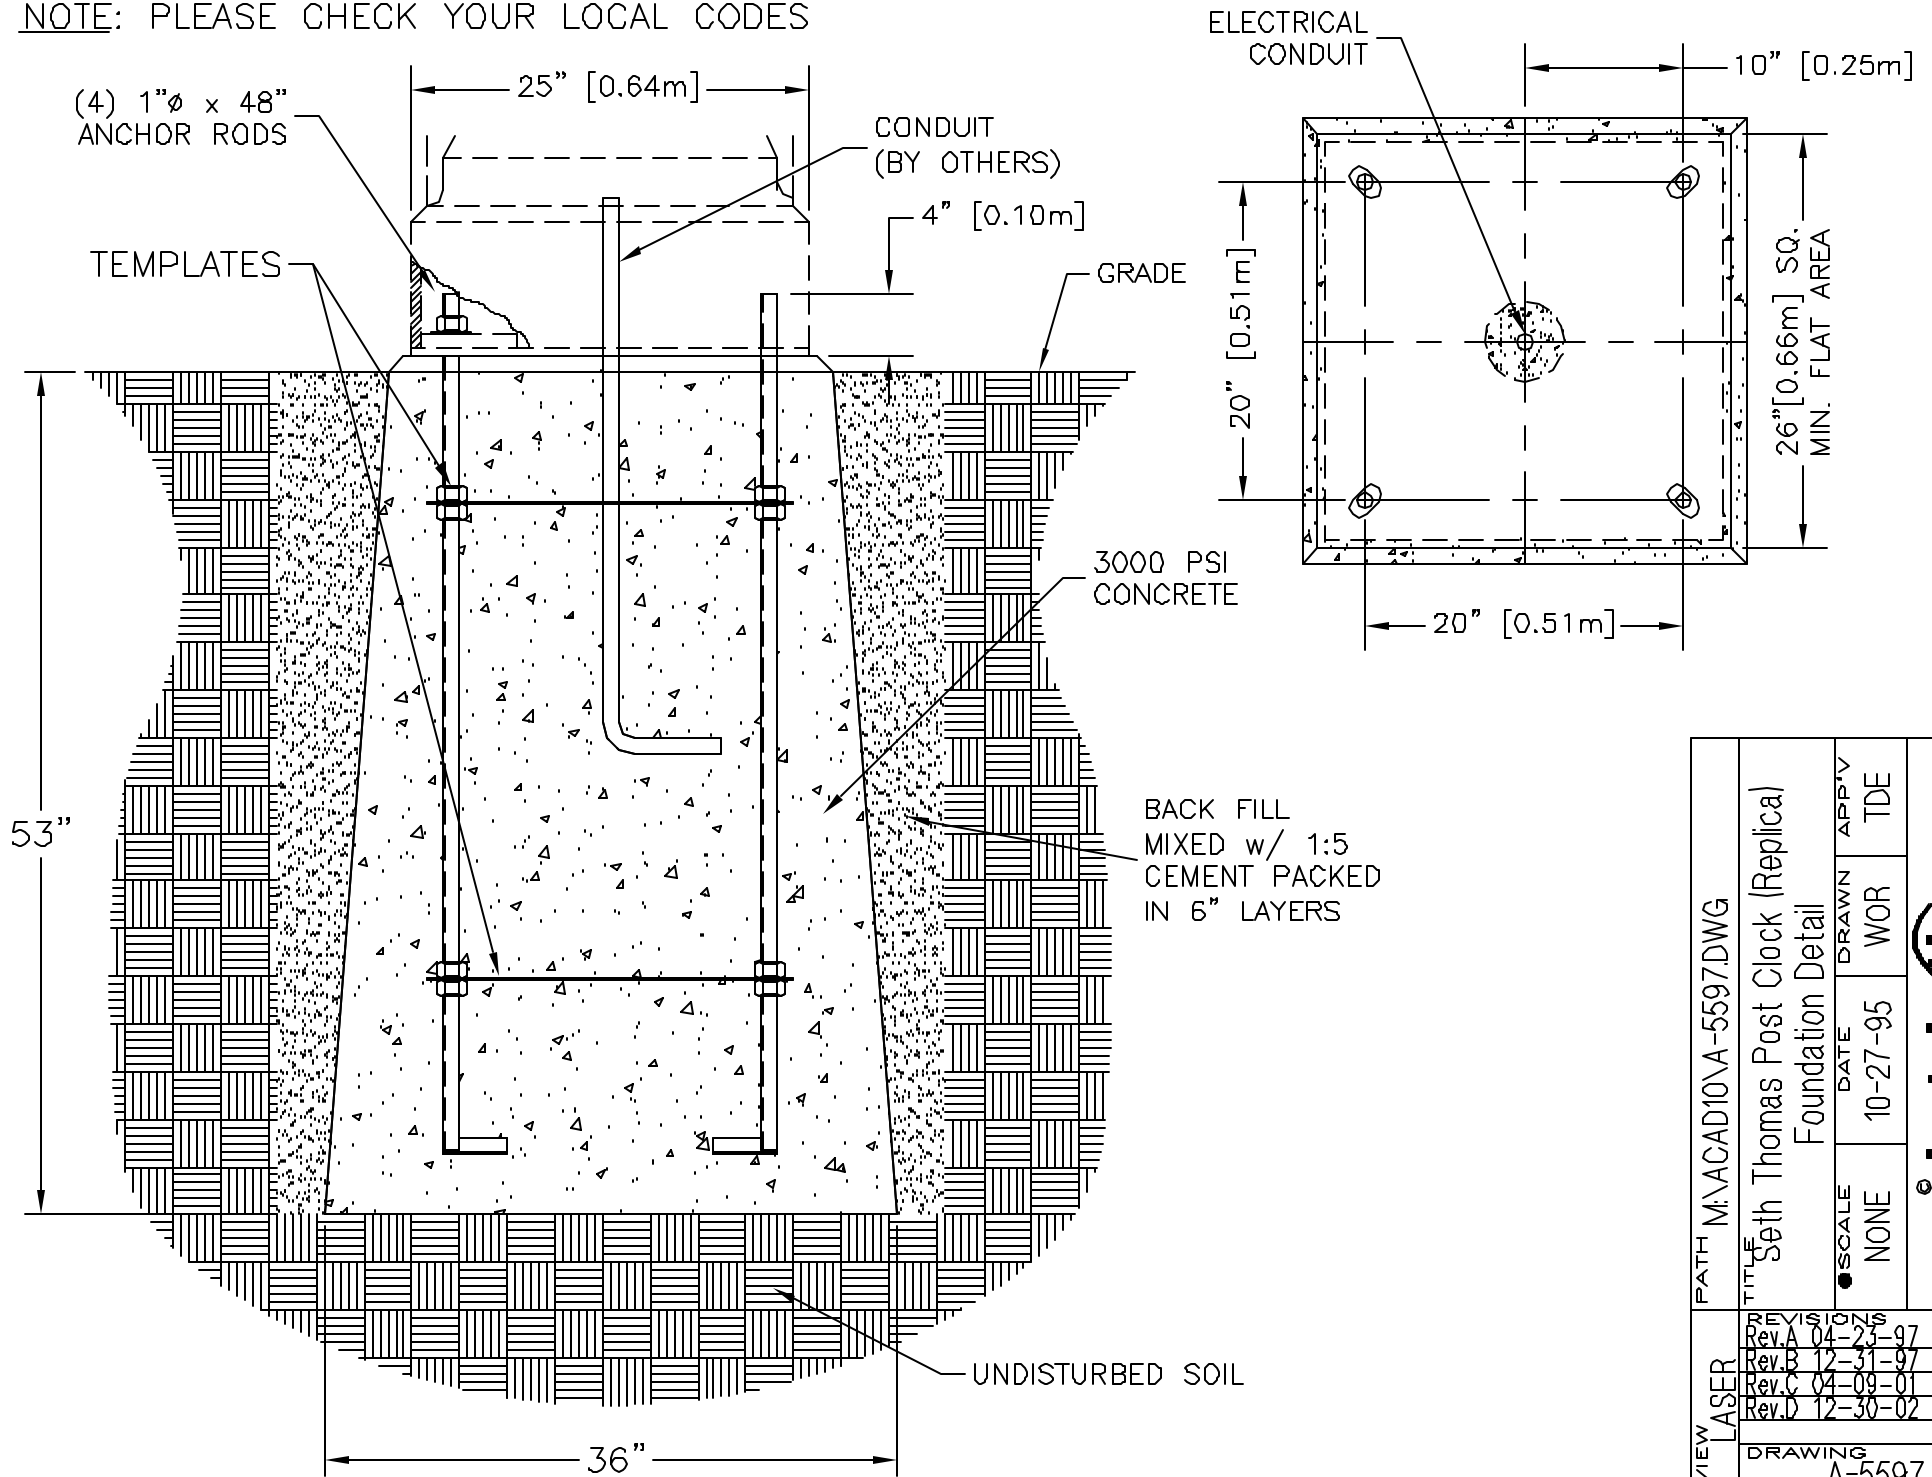

NOTE: PLEASE CHECK YOUR LOCAL CODES

VIEW LASER	REVISIONS	DATE	DRAWN	APP'V
	REV. A	04-25-97	WOR	TDE
	REV. B	12-31-97	WOR	
	REV. C	04-09-01	WOR	
	REV. D	12-30-02	WOR	
DRAWING		A-5597		
PATH: M:\ACAD10\A-5597.DWG		TITLE: Seth Thomas Post Clock (Replica) Foundation Detail		
SCALE: NONE		DATE: 10-27-95	DRAWN: WOR	APP'V: TDE
		 <small>company, inc medfield, ma</small>		