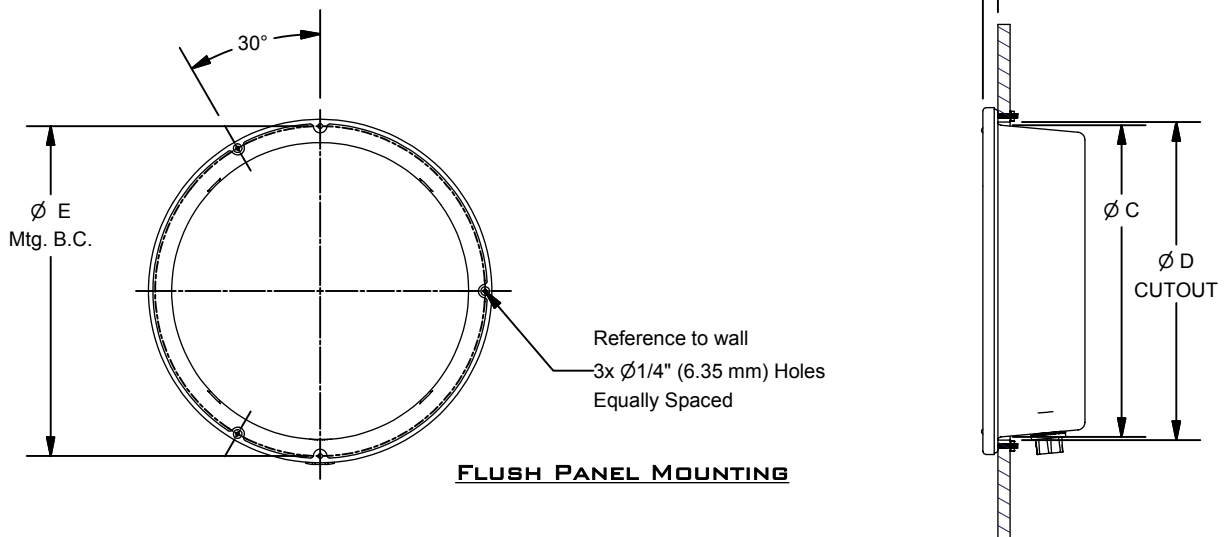

**FLUSH PANEL MOUNT & SURFACE MOUNTING CLOCKS**

**VAPOR, MOISTURE, & DUST TIGHT**

**SURFACE MOUNTING**

**FLUSH PANEL MOUNTING**

STYLE	SIZE	A	B	C	D	E	SHIPPING WT. (LBS.) / (KG.)
VG2506	6"	5-3/4" 146.05 MM	7-9/16" 192.087 MM	6-5/16" 160.373 MM	6-1/2" 165.1 MM	7" 177.8 MM	13 / 5.9
VG2508	8"	8-1/8" 206.375 MM	10-1/16" 255.587 MM	8-13/16" 223.837 MM	9" 482.6 MM	9-1/2" 241.3 MM	18 / 8.2
VG2512	12"	12-1/8" 304.575 MM	14-7/16" 366.712 MM	13-1/16" 331.787 MM	13-1/4" 336.55 MM	13-3/4" 349.25 MM	23 / 10.4

SPECIFY WHETHER SURFACE OR PANEL MOUNTING  
 STYLE G-MONITOR DIAL MARKINGS & CLOCK HANDS WITH BLACK PAINTED FINISH  
 FLEXIBLE LEADS APPROX. 6" LONG EXTENDED FROM CONDUIT  
 PROVIDE 2 WIRE CIRCUIT, COLOR CODED BLACK & WHITE  
 6" CLOCK HAS FEMALE FITTING AT BOTTOM  
 1 15V/60HZ SINGLE SYNCHRONOUS MOVEMENT. 230V/50HZ OPTION AVAILABLE