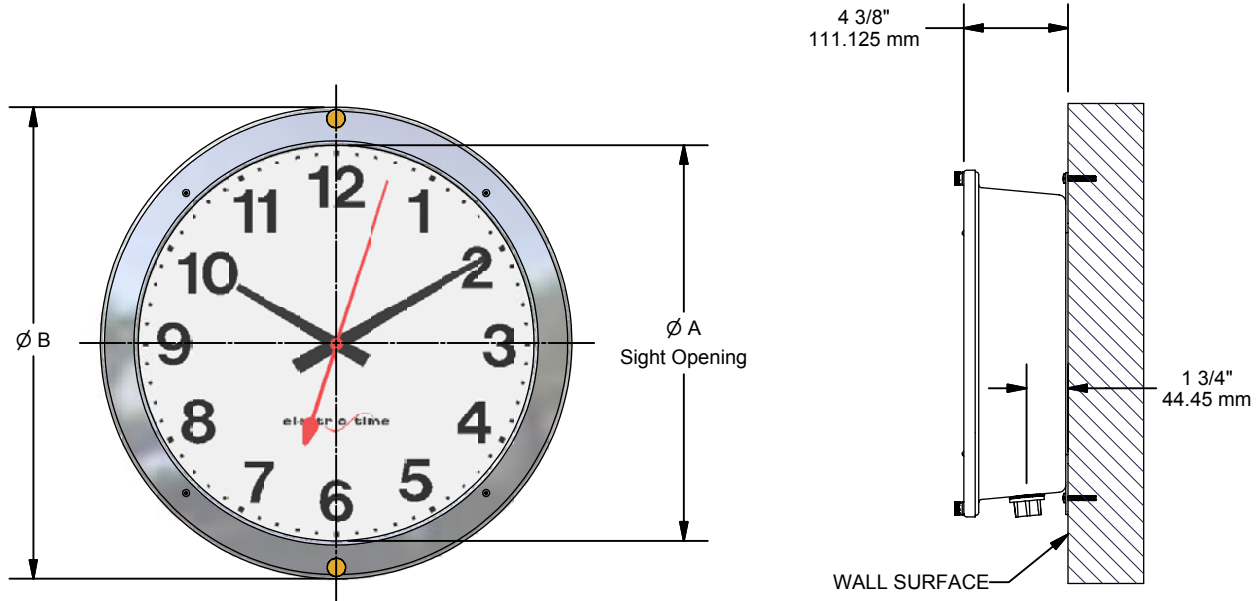

**FLUSH PANEL MOUNT & SURFACE MOUNTING CLOCKS**

**VAPOR, MOISTURE, & DUST TIGHT**

**SURFACE MOUNTING**

**FLUSH PANEL MOUNTING**

STYLE	SIZE	A	B	C	D	E	SHIPPING WT. (LBS.) / (KG.)
VG2506	6"	5-3/4" 146.05 MM	7-9/16" 192.087 MM	6-5/16" 160.373 MM	6-1/2" 165.1 MM	7" 177.8 MM	13 / 5.9
VG2508	8"	8-1/8" 206.375 MM	10-1/16" 255.587 MM	8-13/16" 223.837 MM	9" 482.6 MM	9-1/2" 241.3 MM	18 / 8.2
VG2512	12"	12-1/8" 304.575 MM	14-7/16" 366.712 MM	13-1/16" 331.787 MM	13-1/4" 336.55 MM	13-3/4" 349.25 MM	23 / 10.4

SPECIFY WHETHER SURFACE OR PANEL MOUNTING  
 STYLE G-MONITOR DIAL MARKINGS & CLOCK HANDS WITH BLACK PAINTED FINISH  
 FLEXIBLE LEADS APPROX. 6" LONG EXTENDED FROM CONDUIT  
 PROVIDE 2 WIRE CIRCUIT, COLOR CODED BLACK & WHITE  
 6" CLOCK HAS FEMALE FITTING AT BOTTOM  
 1 15V/60HZ SINGLE SYNCHRONOUS MOVEMENT. 230V/50HZ OPTION AVAILABLE