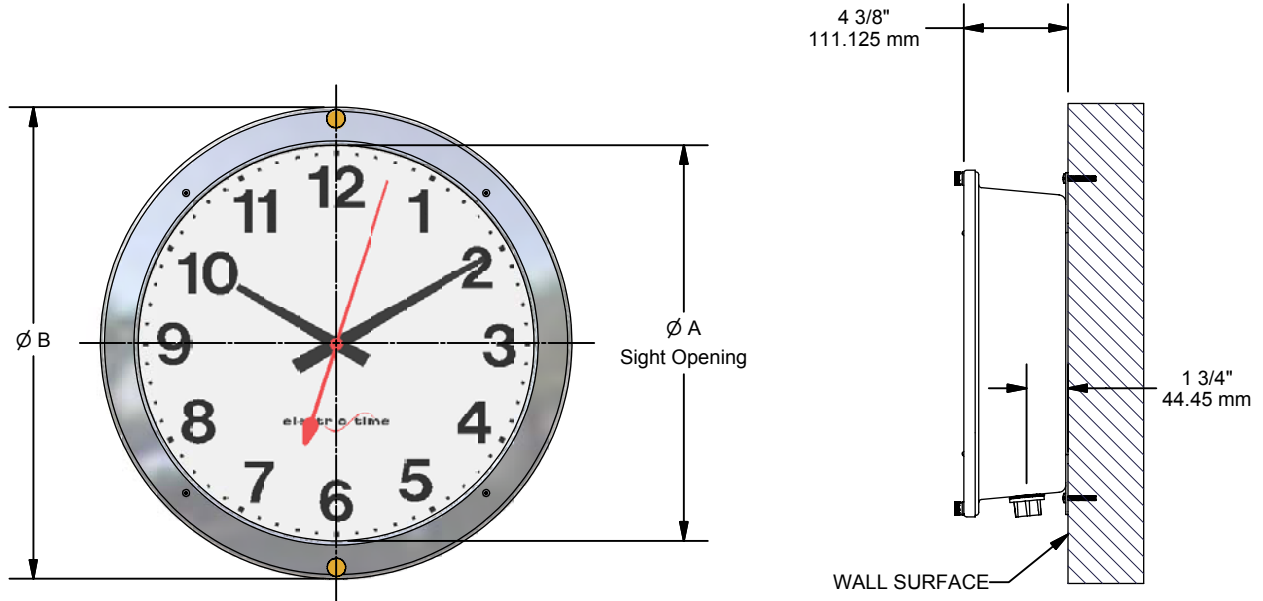

**FLUSH PANEL MOUNT & SURFACE MOUNTING CLOCKS**

**VAPOR, MOISTURE, & DUST TIGHT**

**SURFACE MOUNTING**

**FLUSH PANEL MOUNTING**

STYLE	SIZE	A	B	C	D	E	SHIPPING WT. (LBS.) / (KG.)
VG2506	6"	5-3/4" 146.05 MM	7-9/16" 192.087 MM	6-5/16" 160.373 MM	6-1/2" 165.1 MM	7" 177.8 MM	13 / 5.9
VG2508	8"	8-1/8" 206.375 MM	10-1/16" 255.587 MM	8-13/16" 223.837 MM	9" 482.6 MM	9-1/2" 241.3 MM	18 / 8.2
VG2512	12"	12-1/8" 304.575 MM	14-7/16" 366.712 MM	13-1/16" 331.787 MM	13-1/4" 336.55 MM	13-3/4" 349.25 MM	23 / 10.4

SPECIFY WHETHER SURFACE OR PANEL MOUNTING  
 STYLE G-MONITOR DIAL MARKINGS & CLOCK HANDS WITH BLACK PAINTED FINISH  
 FLEXIBLE LEADS APPROX. 6" LONG EXTENDED FROM CONDUIT  
 PROVIDE 2 WIRE CIRCUIT, COLOR CODED BLACK & WHITE  
 6" CLOCK HAS FEMALE FITTING AT BOTTOM  
 1 15V/60HZ SINGLE SYNCHRONOUS MOVEMENT. 230V/50HZ OPTION AVAILABLE