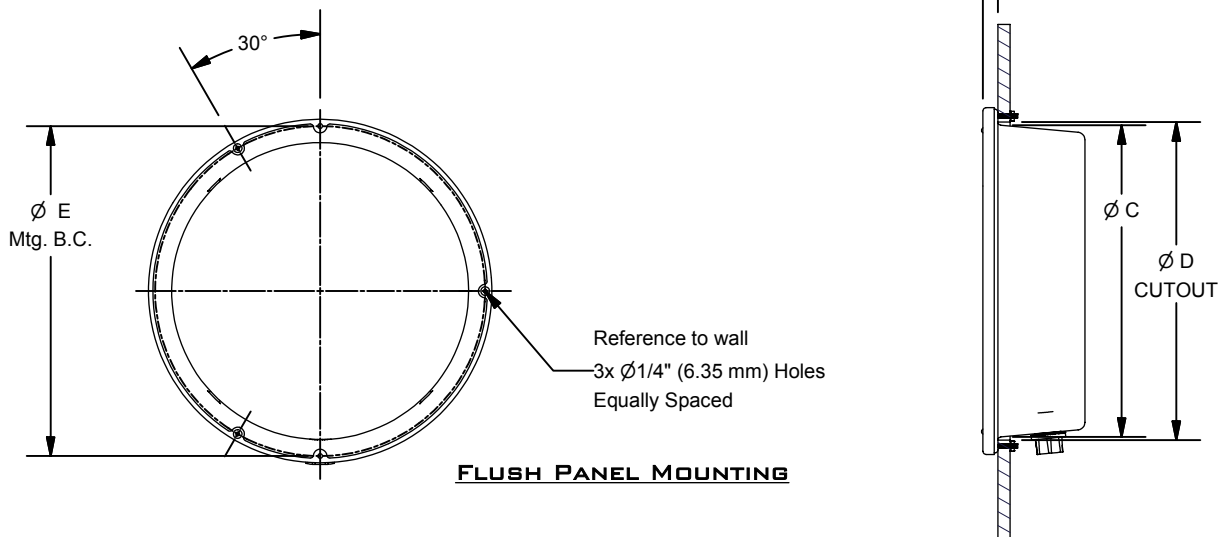

**FLUSH PANEL MOUNT & SURFACE MOUNTING CLOCKS**

**VAPOR, MOISTURE, & DUST TIGHT**

**SURFACE MOUNTING**

**FLUSH PANEL MOUNTING**

STYLE	SIZE	A	B	C	D	E	SHIPPING WT. (LBS.) / (KG.)
VG2506	6"	5-3/4" 146.05 MM	7-9/16" 192.087 MM	6-5/16" 160.373 MM	6-1/2" 165.1 MM	7" 177.8 MM	13 / 5.9
VG2508	8"	8-1/8" 206.375 MM	10-1/16" 255.587 MM	8-13/16" 223.837 MM	9" 482.6 MM	9-1/2" 241.3 MM	18 / 8.2
VG2512	12"	12-1/8" 304.575 MM	14-7/16" 366.712 MM	13-1/16" 331.787 MM	13-1/4" 336.55 MM	13-3/4" 349.25 MM	23 / 10.4

SPECIFY WHETHER SURFACE OR PANEL MOUNTING  
 STYLE G-MONITOR DIAL MARKINGS & CLOCK HANDS WITH BLACK PAINTED FINISH  
 FLEXIBLE LEADS APPROX. 6" LONG EXTENDED FROM CONDUIT  
 PROVIDE 2 WIRE CIRCUIT, COLOR CODED BLACK & WHITE  
 6" CLOCK HAS FEMALE FITTING AT BOTTOM  
 1 15V/60HZ SINGLE SYNCHRONOUS MOVEMENT. 230V/50HZ OPTION AVAILABLE