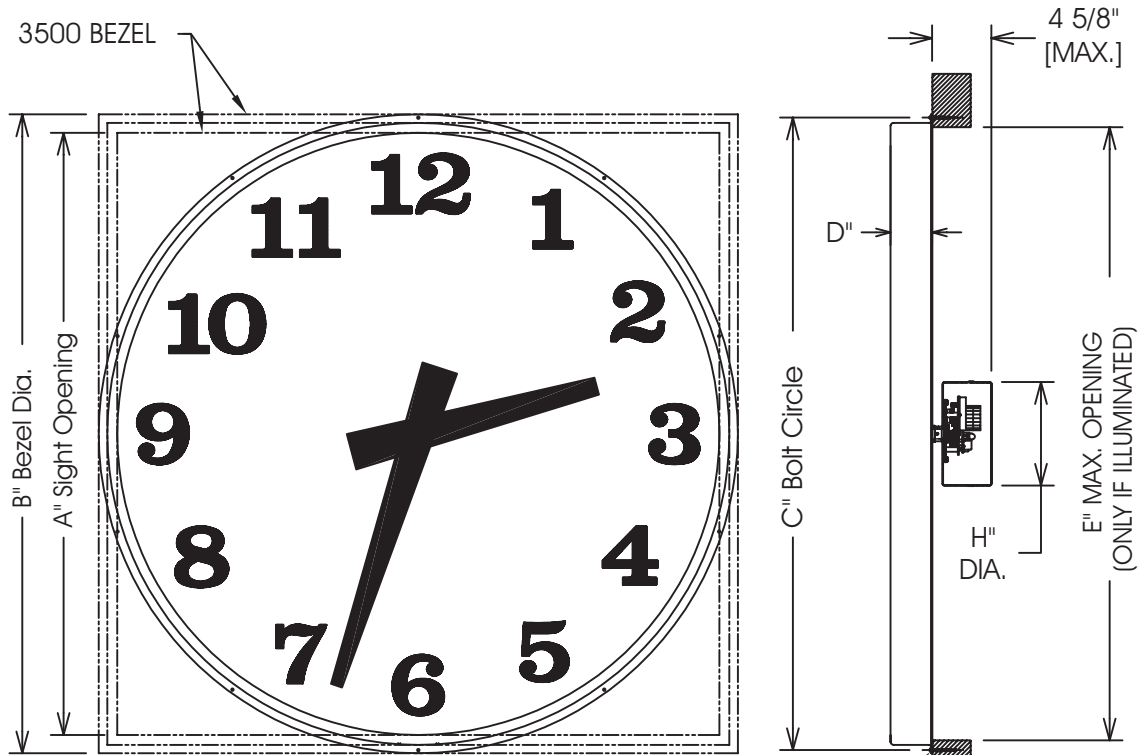

DS-454D`

**Style 6500 (Round) & 3500 (Square)
Semi-Flush Clocks / Size 15" - 48"**

45 West Street, Medfield, MA 02052

p: 508.359.4396 f: 508.359.4482

www.electrictime.com

Optional Masonry Ring
Supplied with Anchors
{SEE "F" FOR QUANTITY }

Holes Pre-Drilled in Bezel
(Ø.169") Sizes 15 to 36
(Ø.196") Sizes 42 to 48
[HARDWARE BY OTHERS]

STANDARD SPECIFICATIONS:

- ALUMINUM BEZEL
- TEMPERED GLASS CRYSTAL
- TRANSLUCENT WHITE ACRYLIC DIAL
- ACRYLIC POLYURETHANE FINISH
- MATTE-BLACK DIAL MARKINGS
- MOVEMENT ASSEMBLY w/ HOUSING (OUTDOOR - NON WEATHERPROOF)

NOTE: SPECIFICATIONS SUBJECT TO CHANGE WITHOUT NOTICE.

STYLE #		A"	B"	C"	D"	E"	F"	F"	G"	H"
3500	6500						(6500 ONLY)	(3500 ONLY)		
3515	6515	15"	17-3/8"	17"	2-1/8"	15-5/8"	3	4	17-5/8"	6-3/8"
3524	6524	24"	26-3/8"	26"	2-1/8"	24-5/8"	4	4	26-5/8"	6-3/8"
3530	6530	30"	32-3/8"	32"	2-3/8"	30-5/8"	4	6	32-5/8"	6-3/8"
3536	6536	36"	38-3/8"	38"	3-1/4"	36-5/8"	6	6	38-5/8"	8"
3542	6542	41"	43-7/8"	43-3/8"	3-1/4"	41-5/8"	6	8	44-1/8"	8"
3548	6548	47"	49-7/8"	49-3/8"	3-1/4"	47-5/8"	6	8	50-1/8"	8"