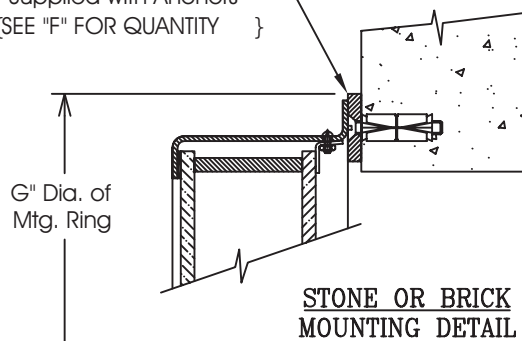

DS-454D`

**Style 6500 (Round) & 3500 (Square)
Semi-Flush Clocks / Size 15" - 48"**

45 West Street, Medfield, MA 02052

p: 508.359.4396 f: 508.359.4482

www.electrictime.com

Optional Masonry Ring
Supplied with Anchors
{SEE "F" FOR QUANTITY }

Holes Pre-Drilled in Bezel
(Ø.169") Sizes 15 to 36
(Ø.196") Sizes 42 to 48
[HARDWARE BY OTHERS]

STANDARD SPECIFICATIONS:

- ALUMINUM BEZEL
- TEMPERED GLASS CRYSTAL
- TRANSLUCENT WHITE ACRYLIC DIAL
- ACRYLIC POLYURETHANE FINISH
- MATTE-BLACK DIAL MARKINGS
- MOVEMENT ASSEMBLY w/ HOUSING (OUTDOOR - NON WEATHERPROOF)

NOTE: SPECIFICATIONS SUBJECT TO CHANGE WITHOUT NOTICE.

STYLE #		A"	B"	C"	D"	E"	F"	F"	G"	H"
3500	6500						(6500 ONLY)	(3500 ONLY)		
3515	6515	15"	17-3/8"	17"	2-1/8"	15-5/8"	3	4	17-5/8"	6-3/8"
3524	6524	24"	26-3/8"	26"	2-1/8"	24-5/8"	4	4	26-5/8"	6-3/8"
3530	6530	30"	32-3/8"	32"	2-3/8"	30-5/8"	4	6	32-5/8"	6-3/8"
3536	6536	36"	38-3/8"	38"	3-1/4"	36-5/8"	6	6	38-5/8"	8"
3542	6542	41"	43-7/8"	43-3/8"	3-1/4"	41-5/8"	6	8	44-1/8"	8"
3548	6548	47"	49-7/8"	49-3/8"	3-1/4"	47-5/8"	6	8	50-1/8"	8"