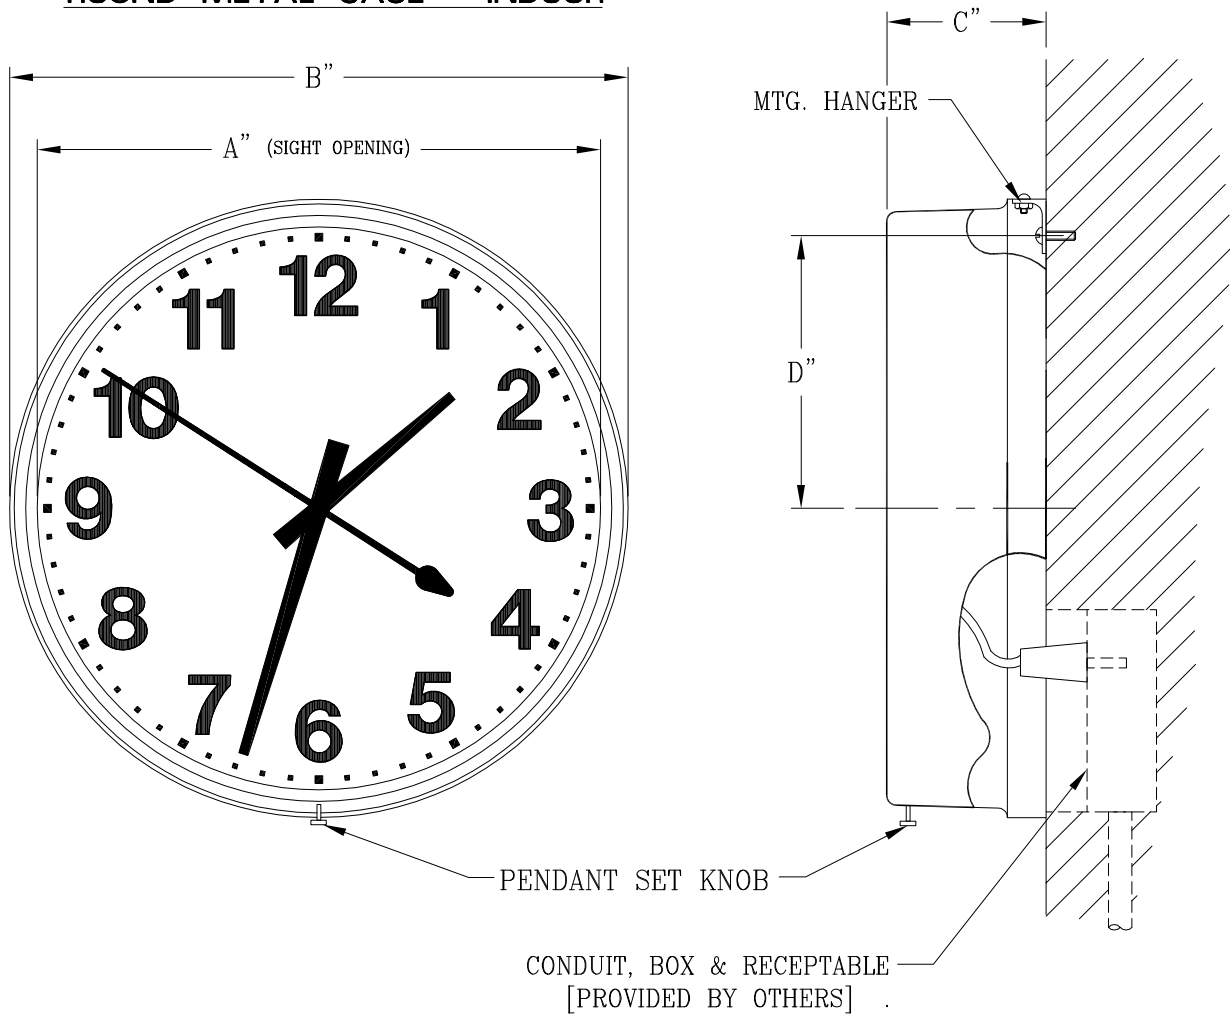

**SURFACE MOUNTING CLOCK
ROUND METAL CASE ~ INDOOR**

DIAL, HANDS & FINISH AS SELECTED. (FACE G, HANDS C SHOWN).

SPECIFICATIONS: Subject to change without notice

STYLE	SIZE		A"	B"	C"	D"		SHIPPING (LBS.)
5006	6"	▲	5-1/4"	6-3/8"	2-3/4"	2-11/16"		4
5009	9"	▲	8-5/8"	9-3/4"	3-1/4"	4-3/8"		6
50912	12"		11-1/2"	12-5/8"	3-1/4"	5-13/16"		8-1/2
50915	15"		14-5/16"	15-5/8"	3-3/8"	7-5/16"		10

▲ 6" & 9" CLOCKS ARE PROVIDED WITH CONVEX CRYSTALS

* ALL CLOCKS PROVIDED WITH 9' CORD AND PLUG